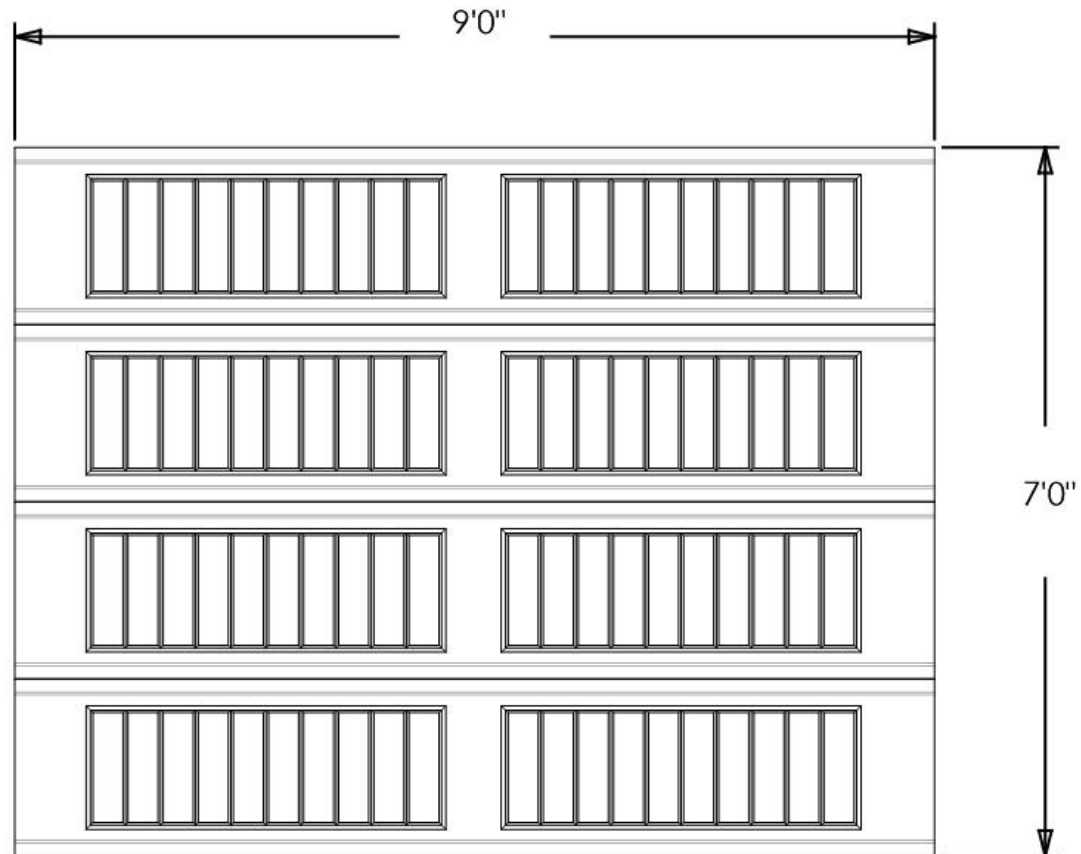

Exterior View

Model: 8300 - Classic SB

Design: Vertical Long Panel

Door Width & Height (Ft): 9'0" x 7'0"

Window Style: N/A

Options: