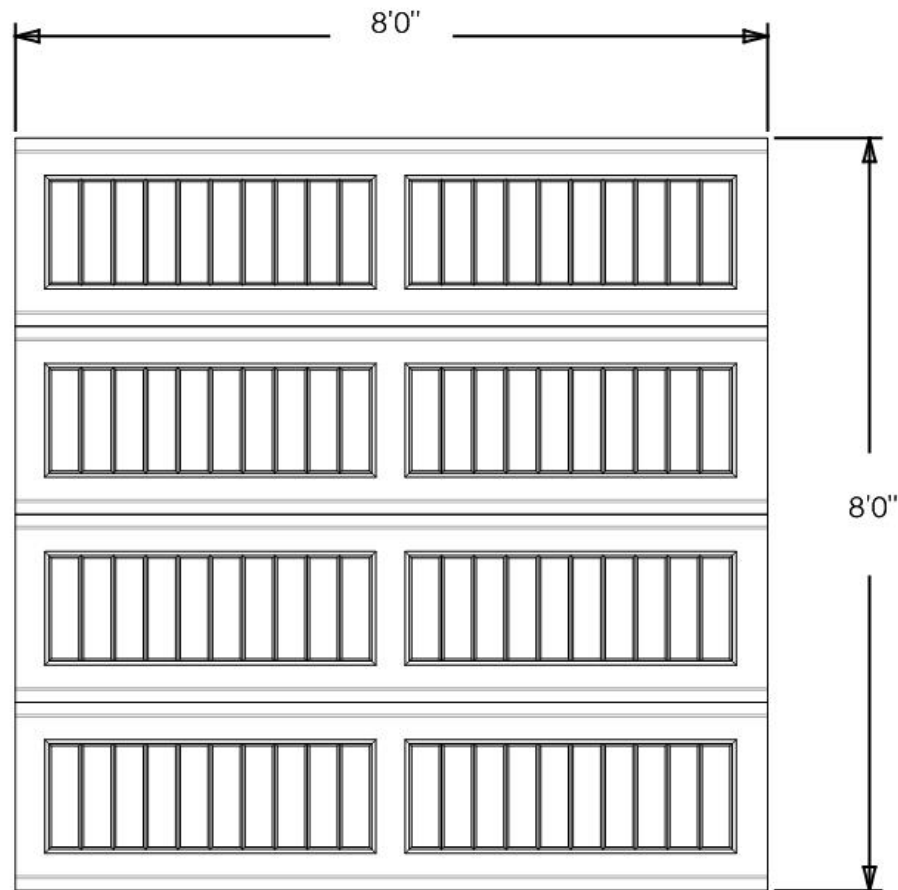

Exterior View

Model: 8300 - Classic SB

Design: Vertical Long Panel

Door Width & Height (Ft): 8'0" x 8'0"

Window Style: N/A

Options: