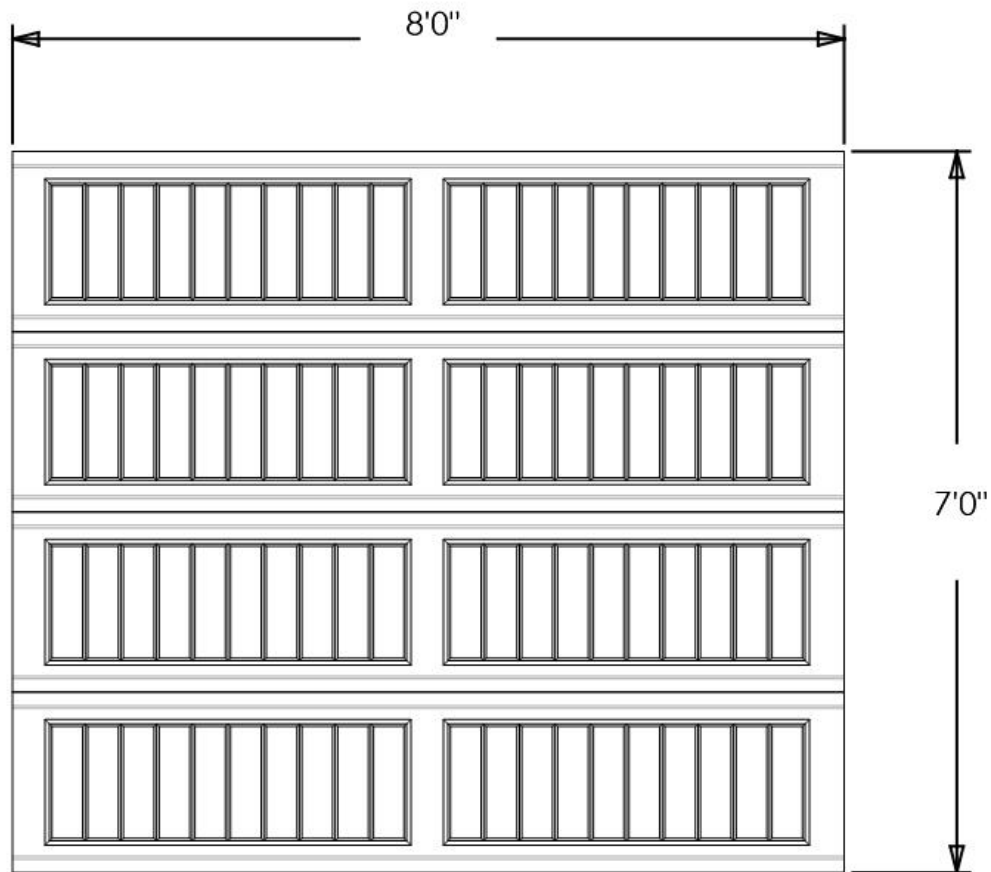

Exterior View

Model: 8300 - Classic SB

Design: Vertical Long Panel

Door Width & Height (Ft): 8'0" x 7'0"

Window Style: N/A

Options: