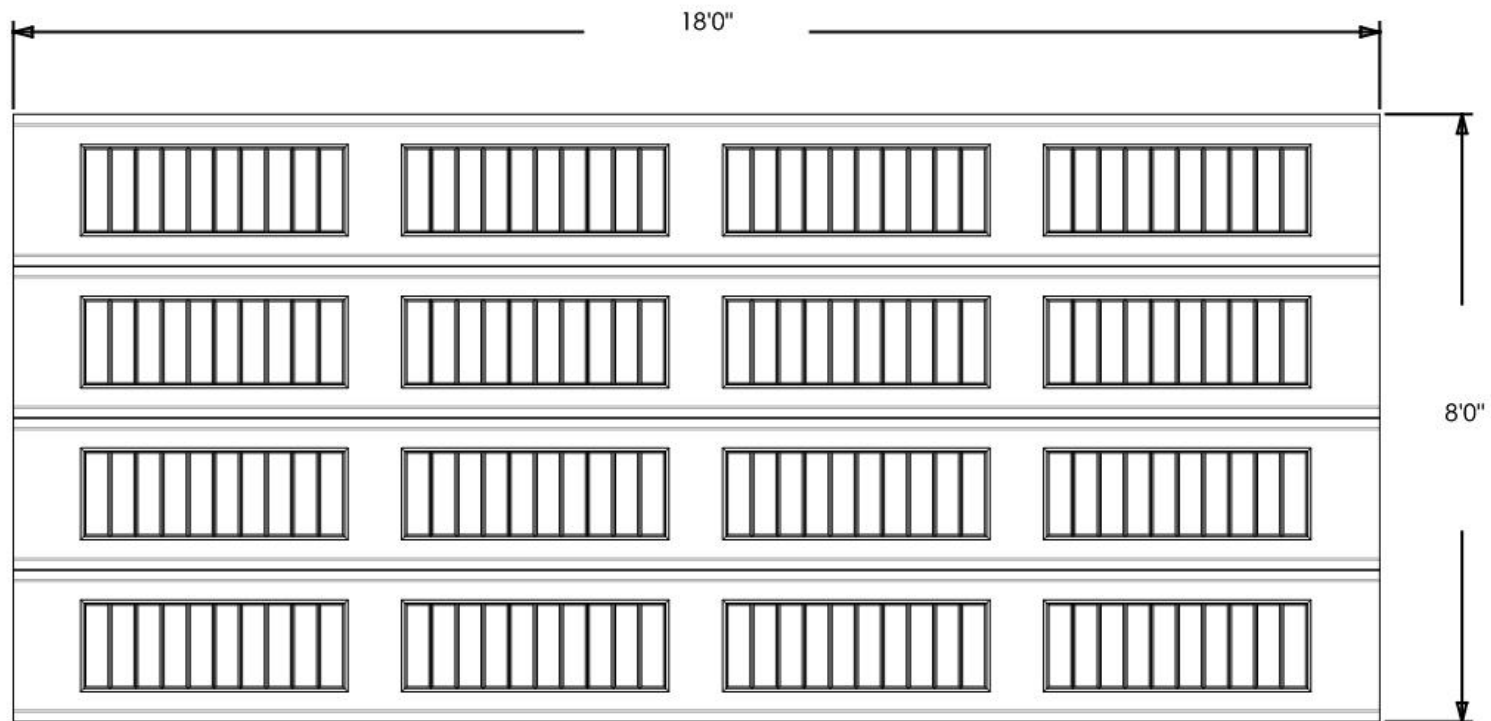

Exterior View

Model: 8300 - Classic SB

Design: Vertical Long Panel

Door Width & Height (Ft): 18'0" x 8'0"

Window Style: N/A

Options: