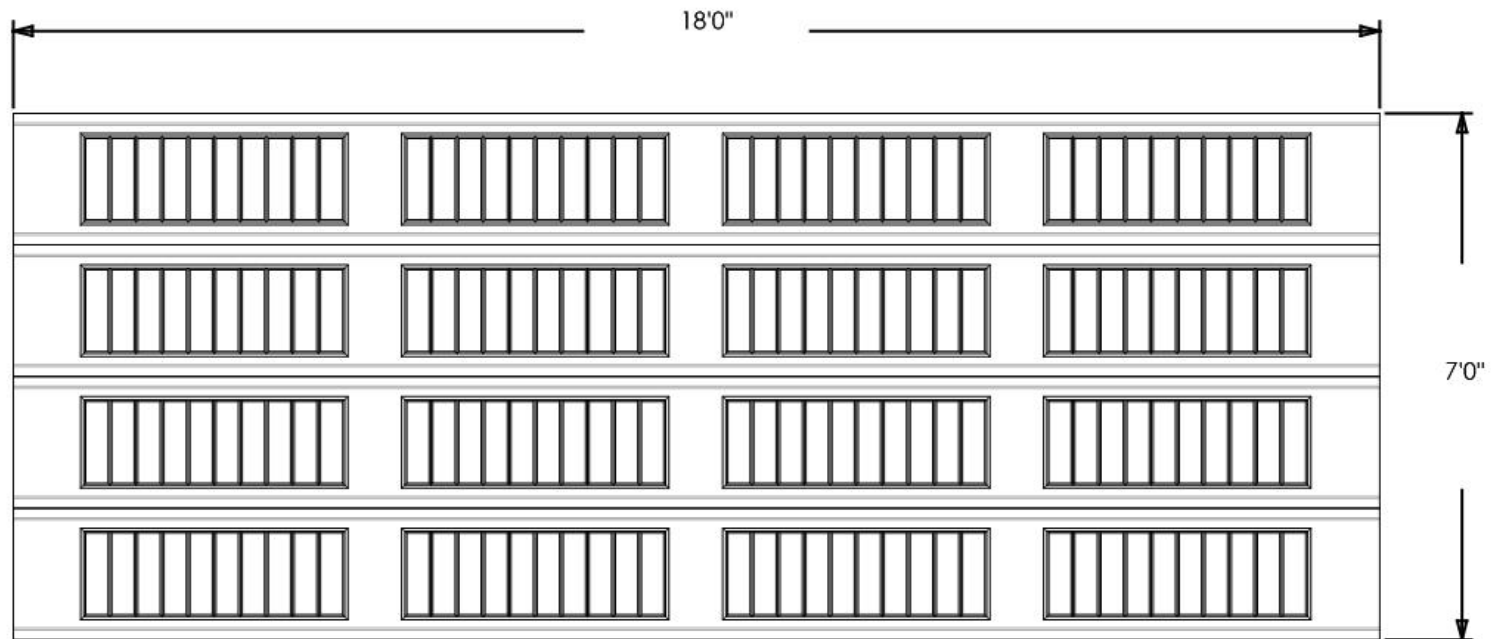

Exterior View

Model: 8300 - Classic SB

Design: Vertical Long Panel

Door Width & Height (Ft): 18'0" x 7'0"

Window Style: N/A

Options: