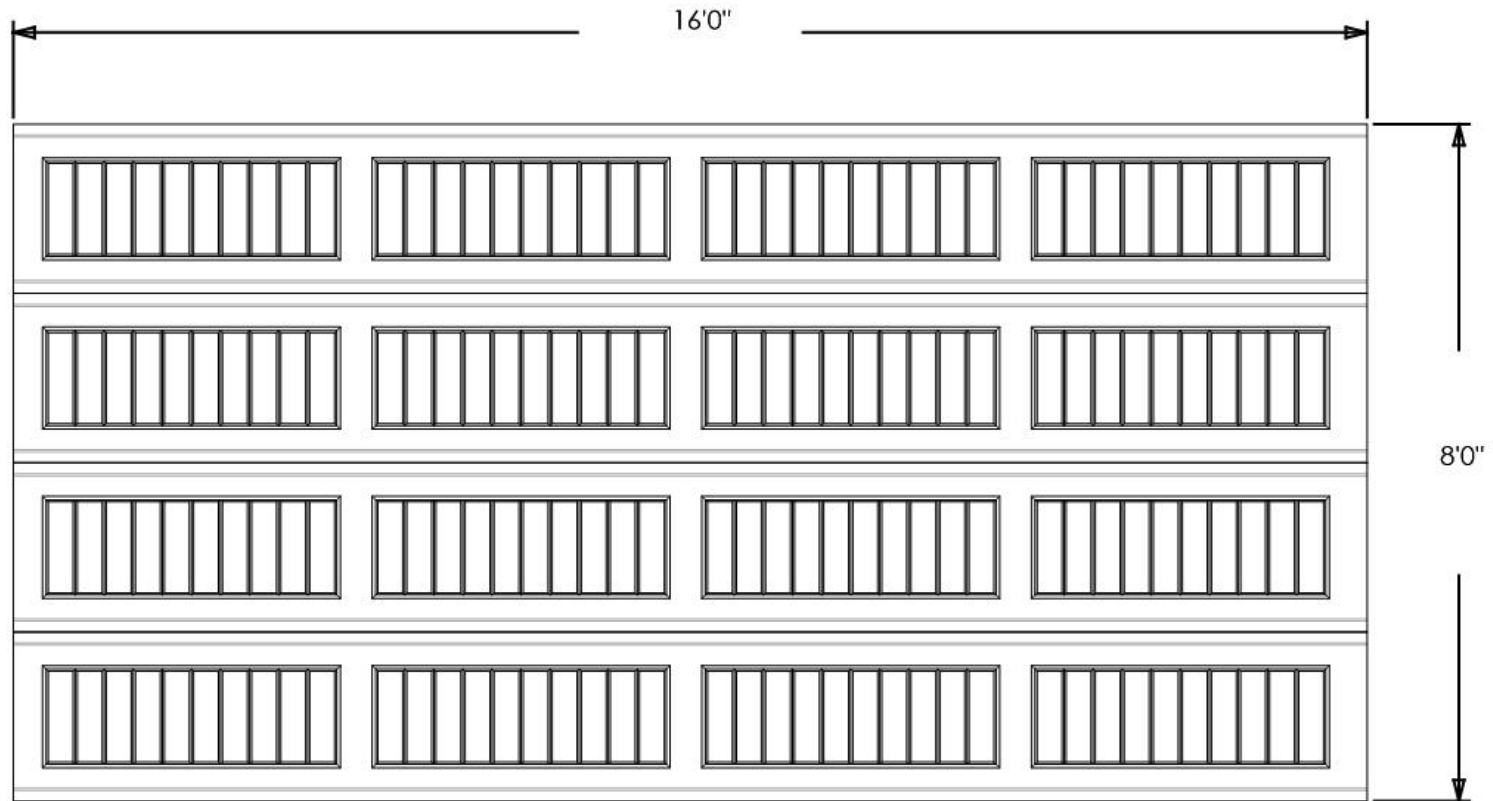

Exterior View

Model: 8300 - Classic SB

Design: Vertical Long Panel

Door Width & Height (Ft): 16'0" x 8'0"

Window Style: N/A

Options: