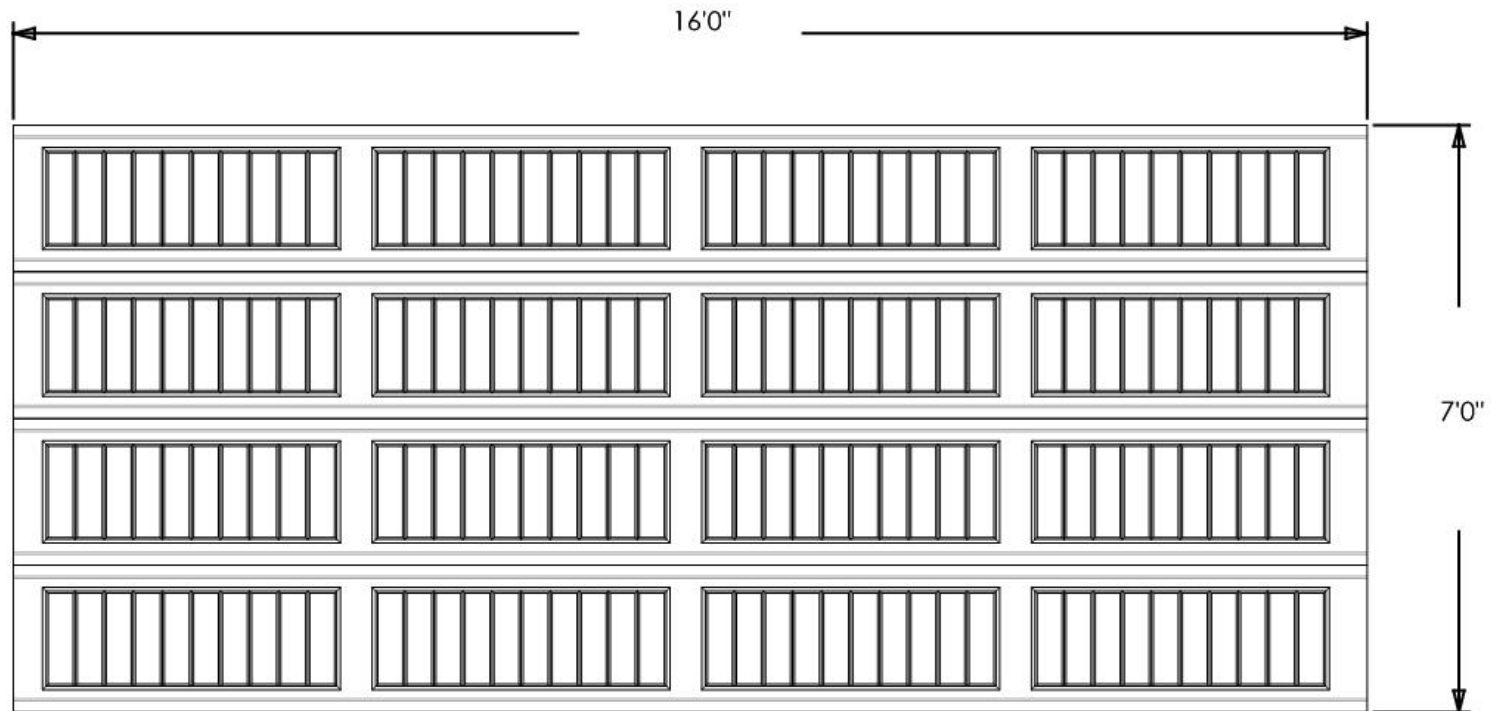

Exterior View

Model: 8300 - Classic SB

Design: Vertical Long Panel

Door Width & Height (Ft): 16'0" x 7'0"

Window Style: N/A

Options: