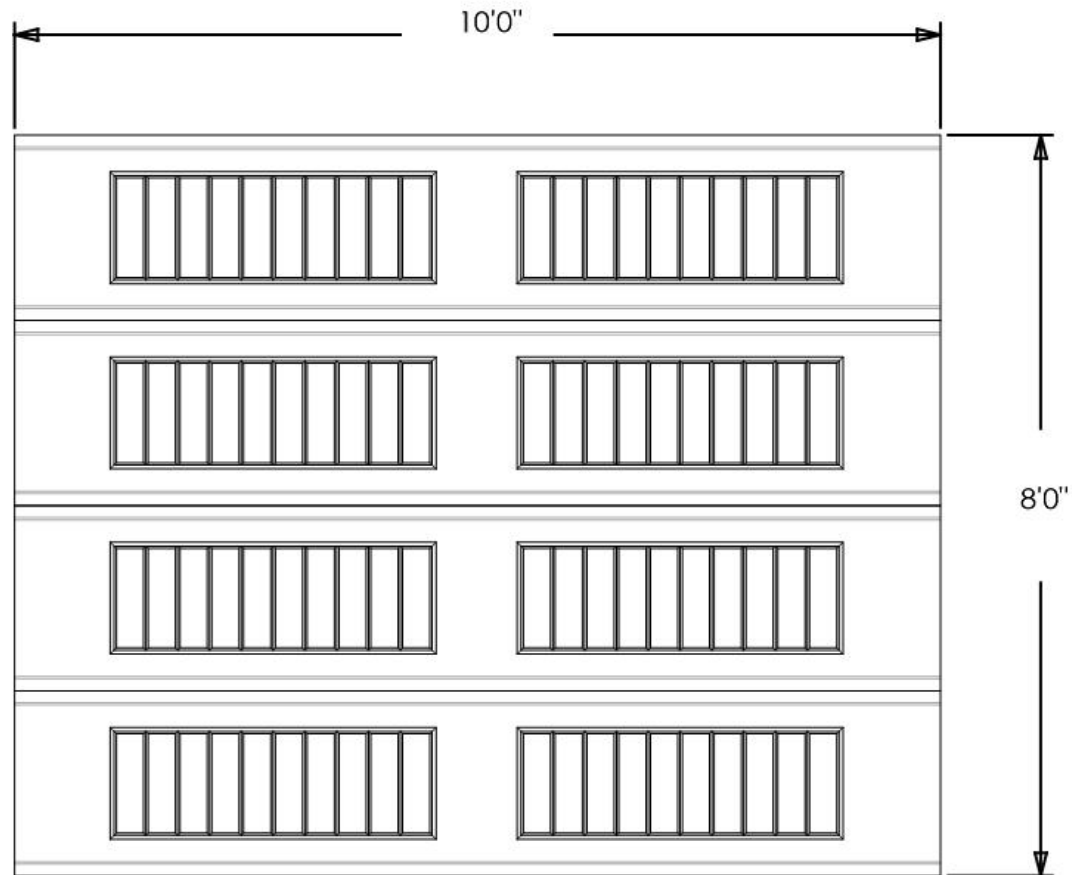

Exterior View

Model: 8300 - Classic SB

Design: Vertical Long Panel

Door Width & Height (Ft): 10'0" x 8'0"

Window Style: N/A

Options: