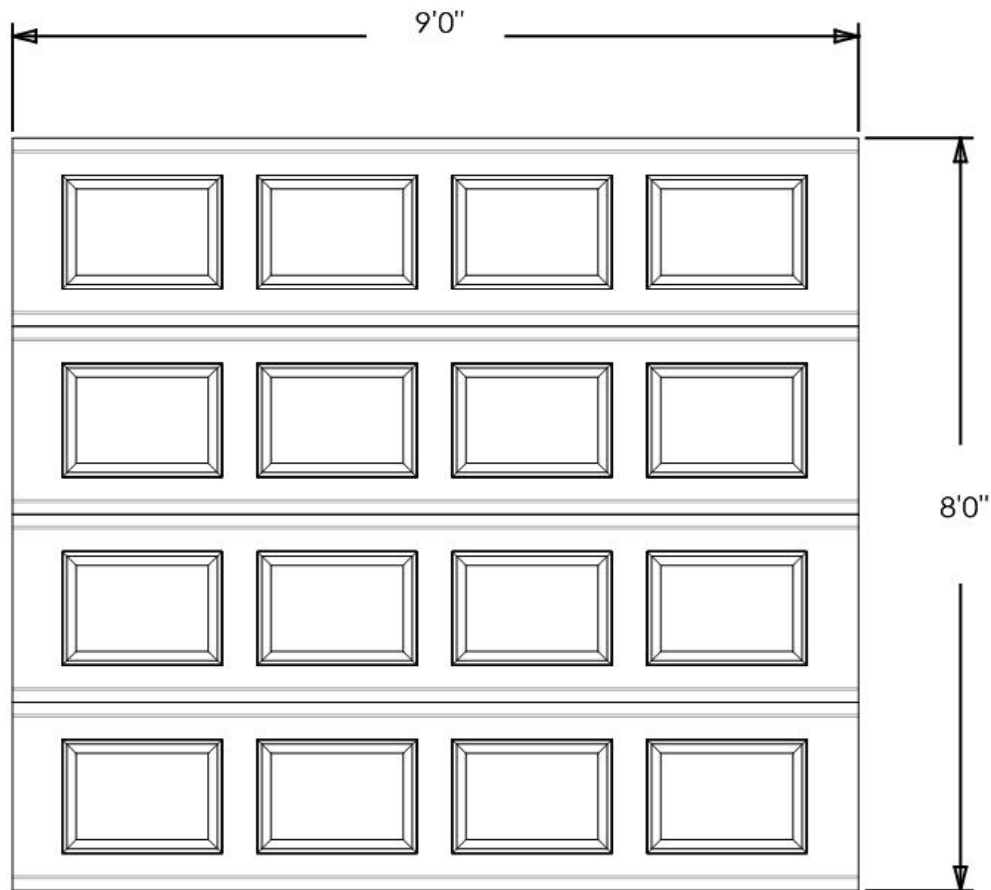

Exterior View

Model: 8300 - Classic SB

Design: Short Panel

Door Width & Height (Ft): 9'0" x 8'0"

Window Style: N/A

Options: