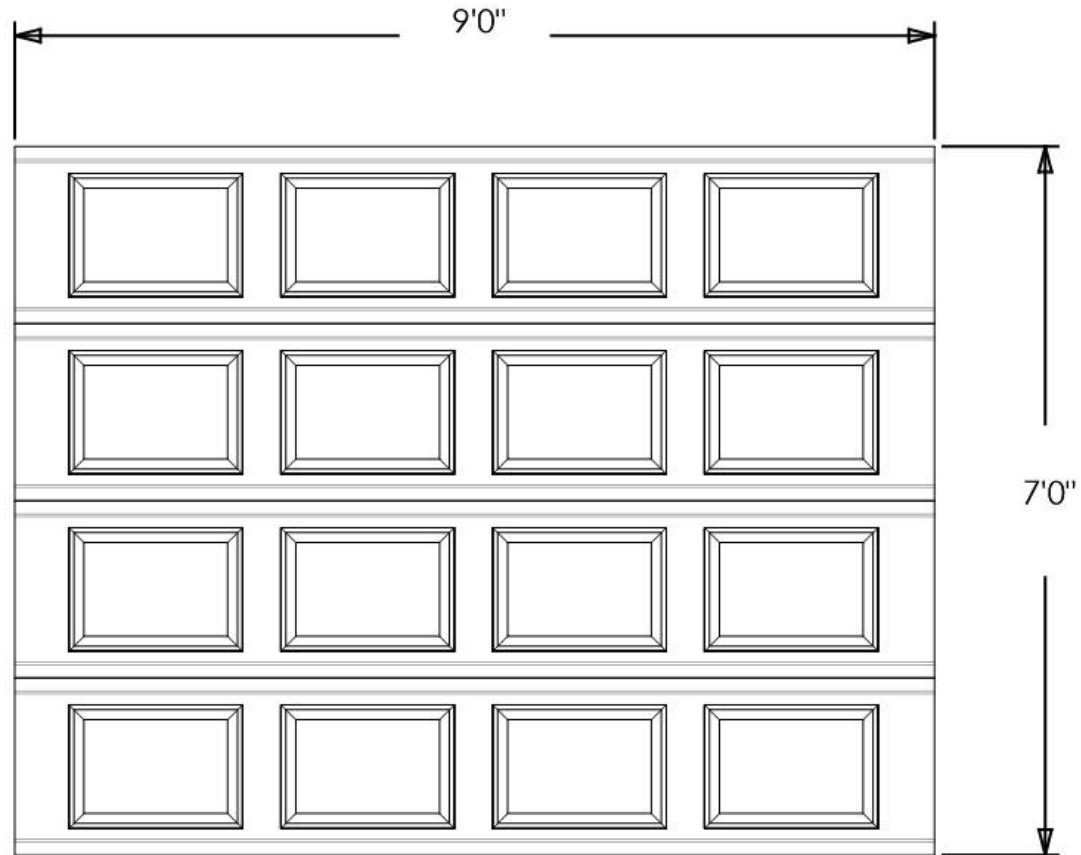

Exterior View

Model: 8300 - Classic SB

Design: Short Panel

Door Width & Height (Ft): 9'0" x 7'0"

Window Style: N/A

Options: