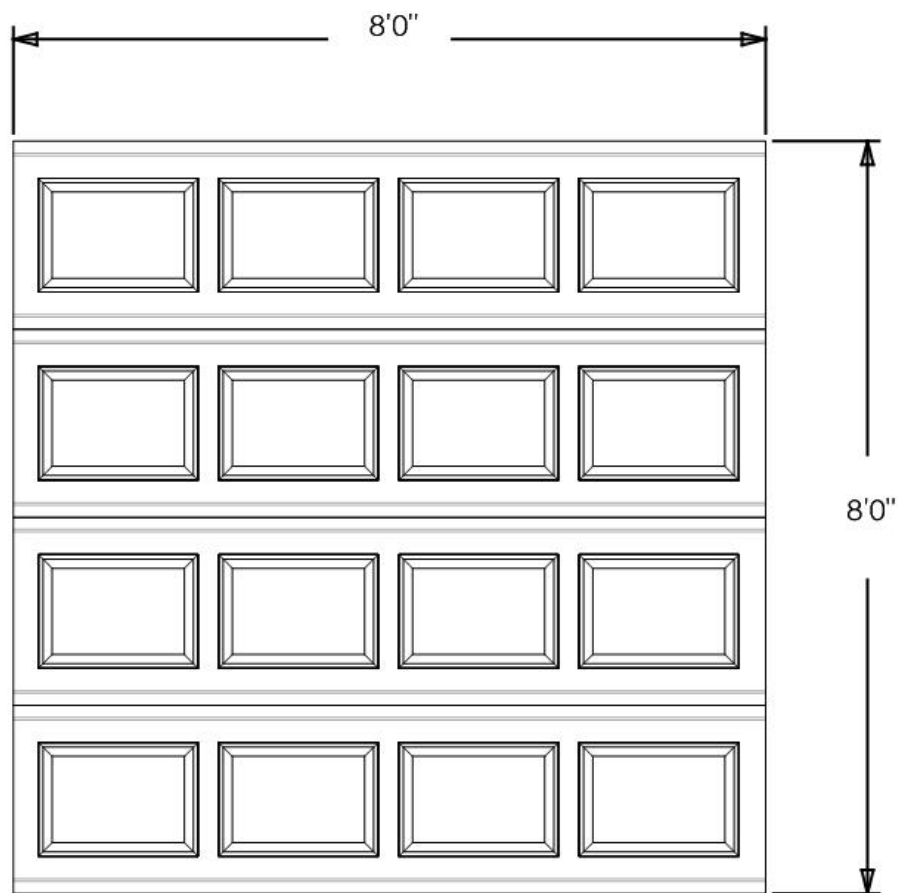

Exterior View

Model: 8300 - Classic SB

Design: Short Panel

Door Width & Height (Ft): 8'0" x 8'0"

Window Style: N/A

Options: