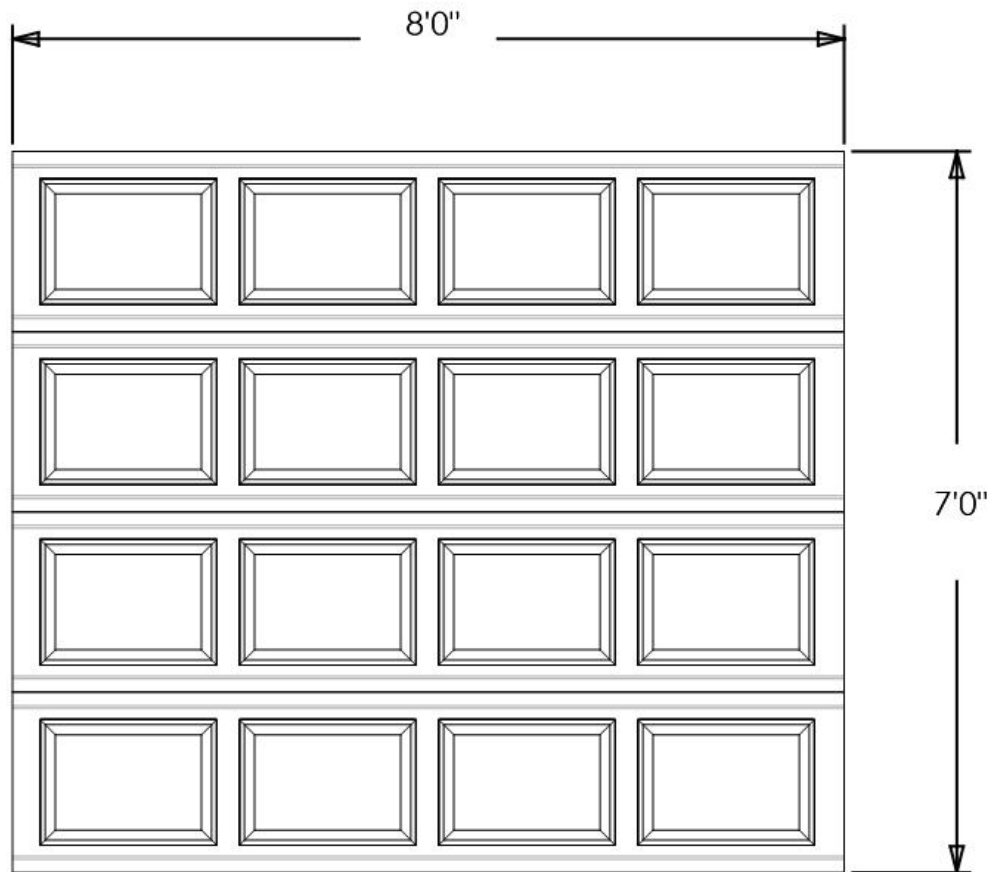

Exterior View

Model: 8300 - Classic SB

Design: Short Panel

Door Width & Height (Ft): 8'0" x 7'0"

Window Style: N/A

Options: