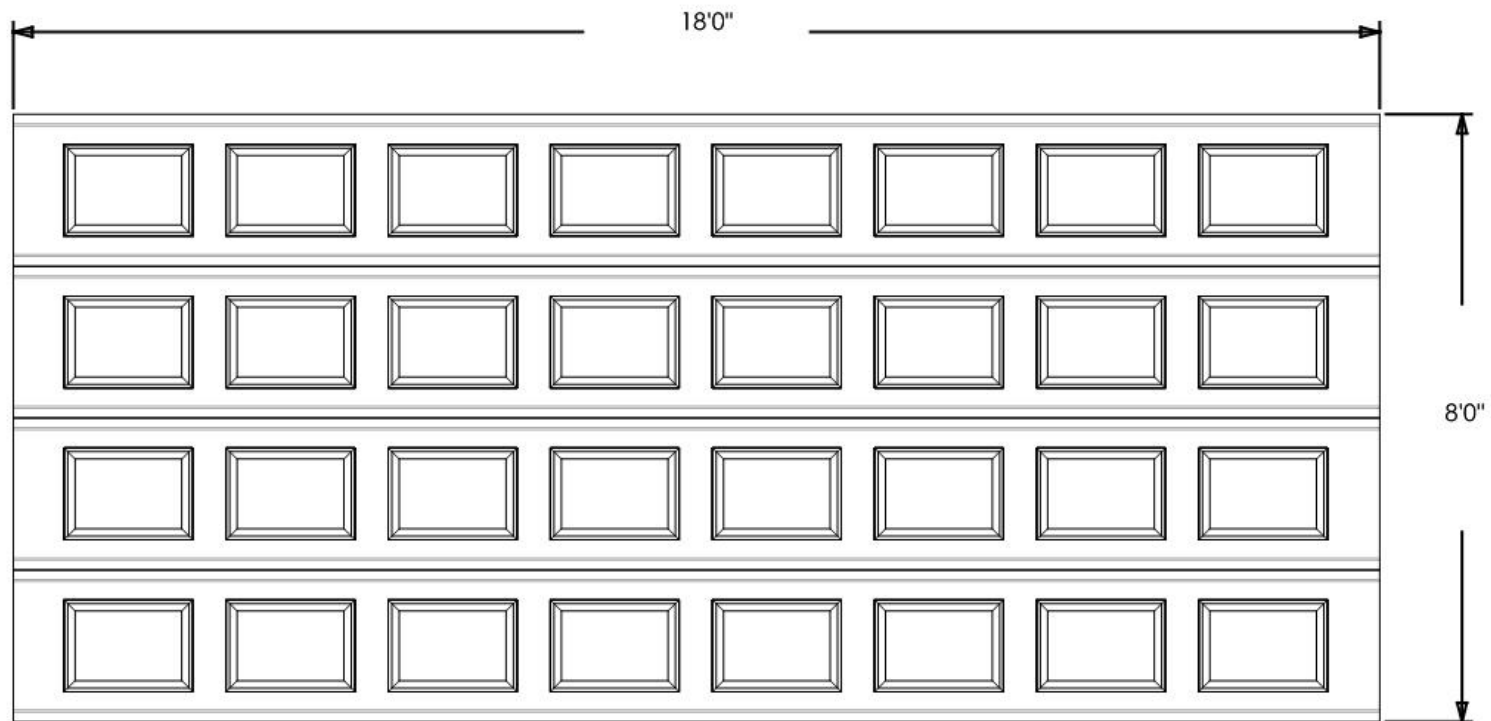

Exterior View

Model: 8300 - Classic SB

Design: Short Panel

Door Width & Height (Ft): 18'0" x 8'0"

Window Style: N/A

Options: