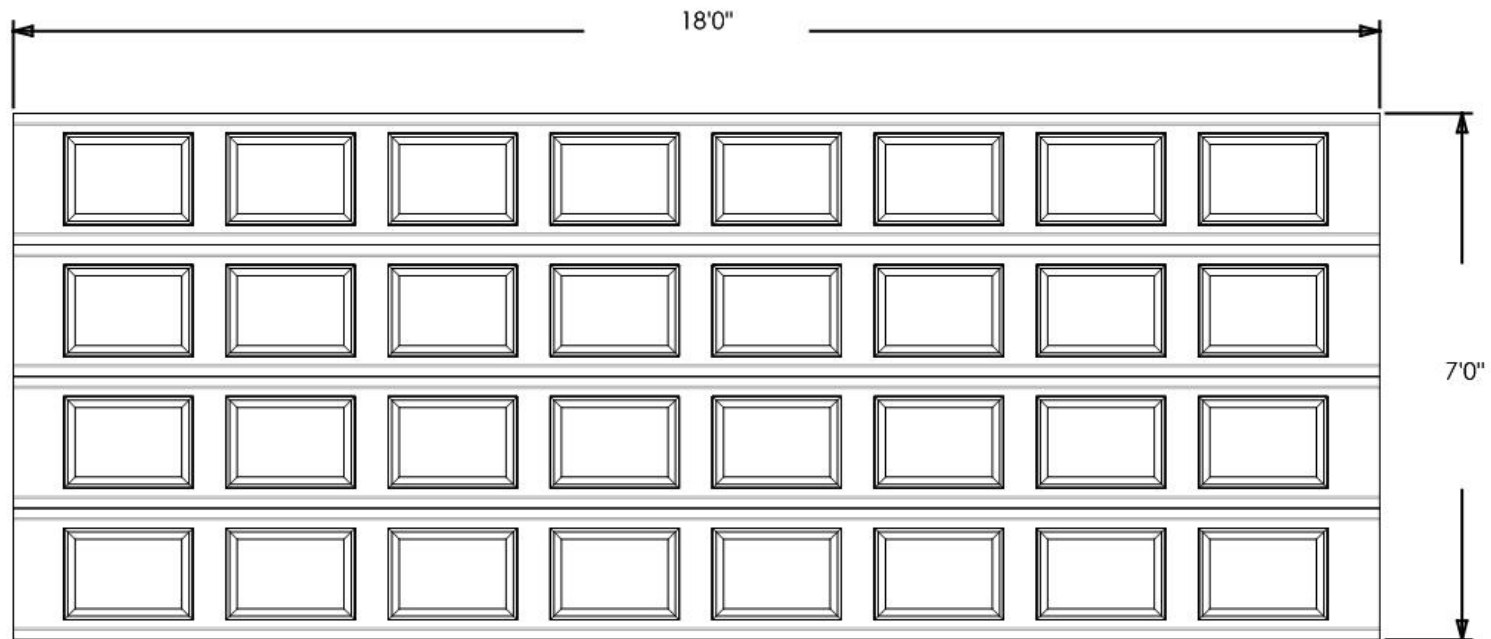

Exterior View

Model: 8300 - Classic SB

Design: Short Panel

Door Width & Height (Ft): 18'0" x 7'0"

Window Style: N/A

Options: