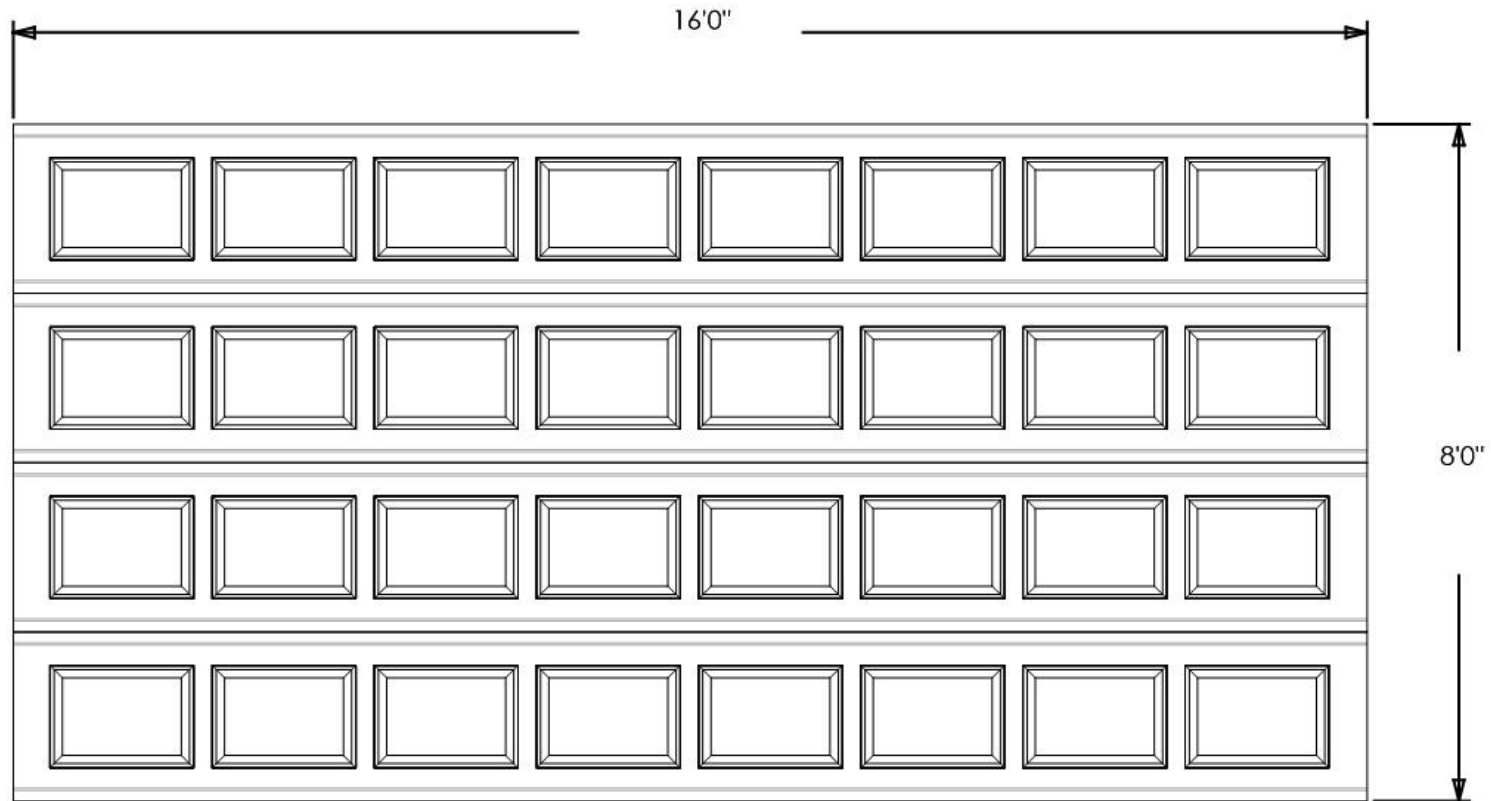

Exterior View

Model: 8300 - Classic SB

Design: Short Panel

Door Width & Height (Ft): 16'0" x 8'0"

Window Style: N/A

Options: