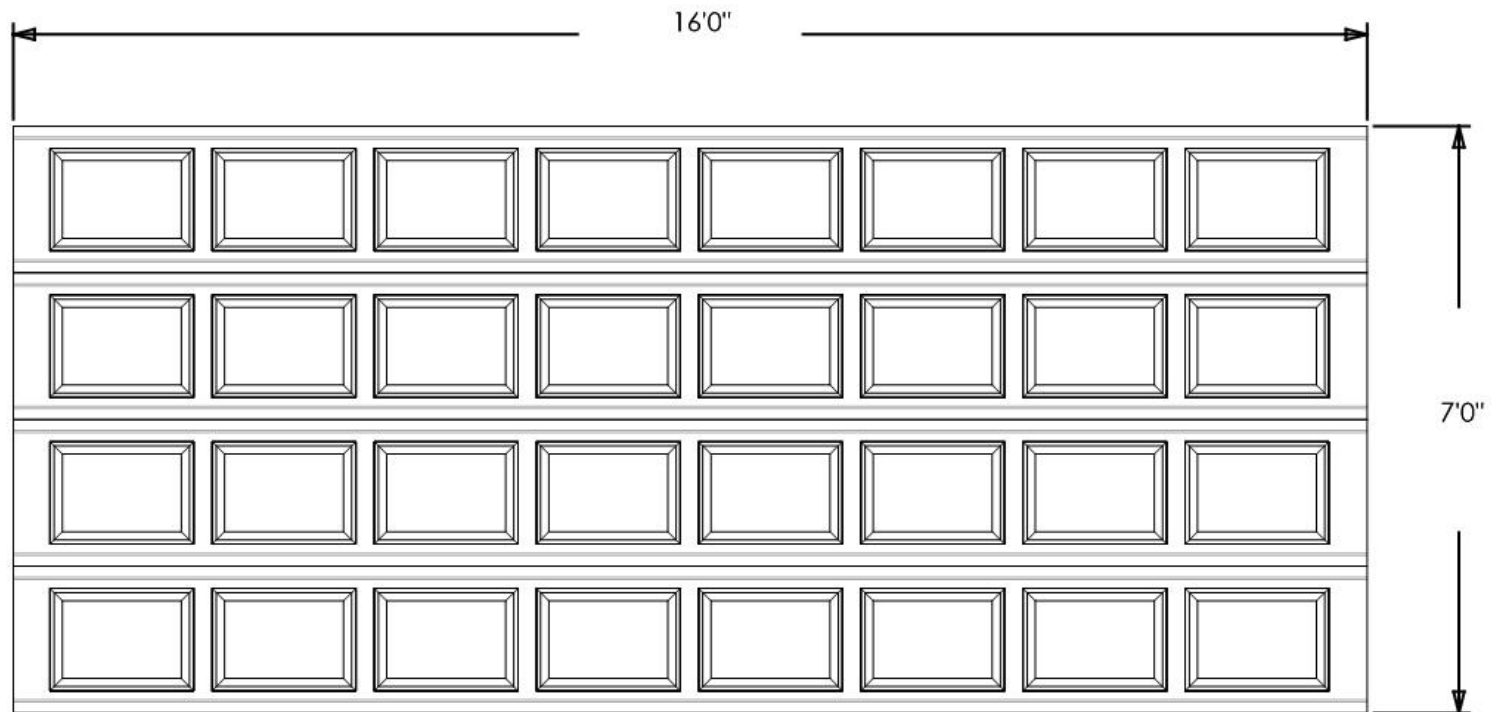

Exterior View

Model: 8300 - Classic SB

Design: Short Panel

Door Width & Height (Ft): 16'0" x 7'0"

Window Style: N/A

Options: