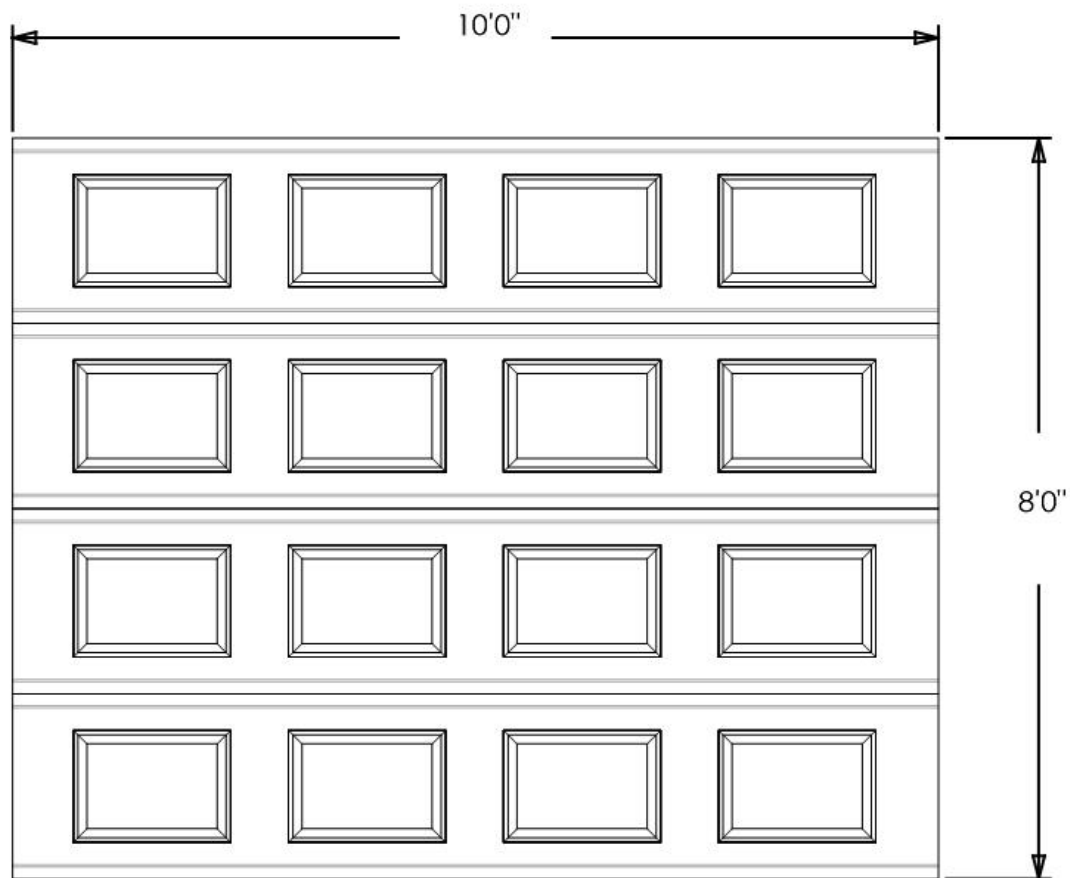

Exterior View

Model: 8300 - Classic SB

Design: Short Panel

Door Width & Height (Ft): 10'0" x 8'0"

Window Style: N/A

Options: