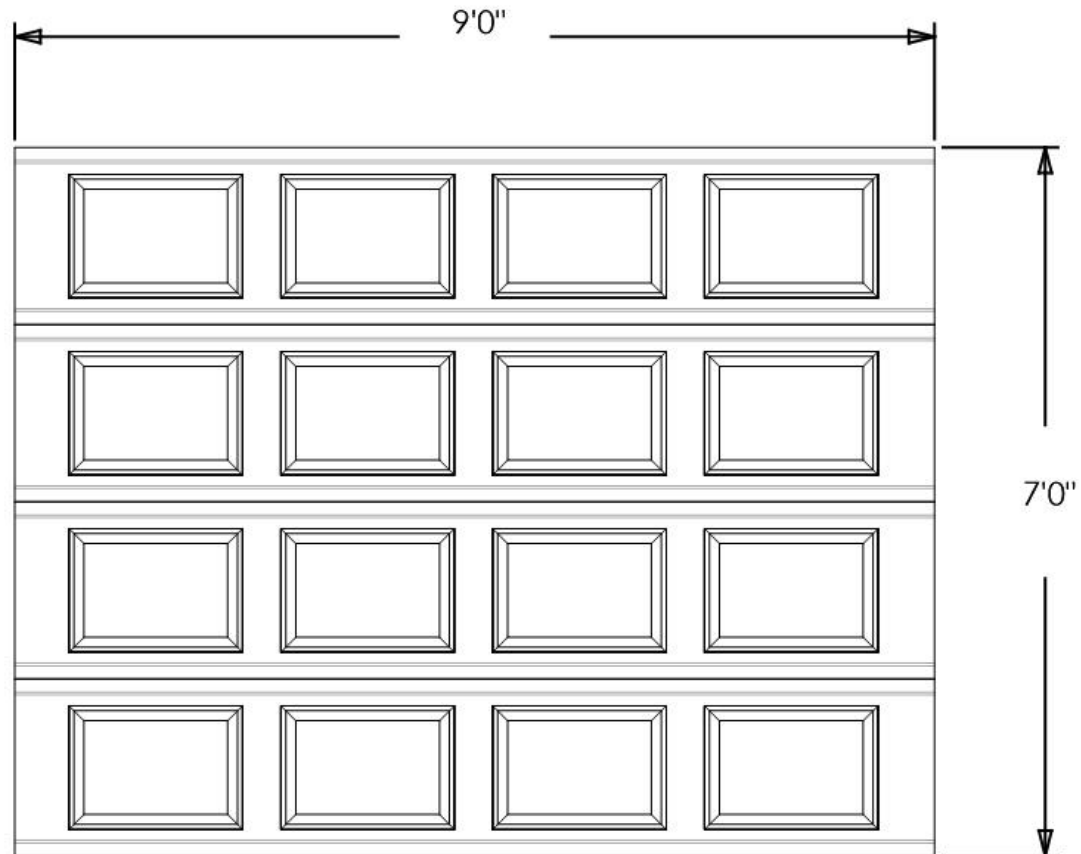

Exterior View

Model: 8300 - Classic SB

Design: Short Panel

Door Width & Height (Ft): 9'0" x 7'0"

Window Style: N/A

Options: