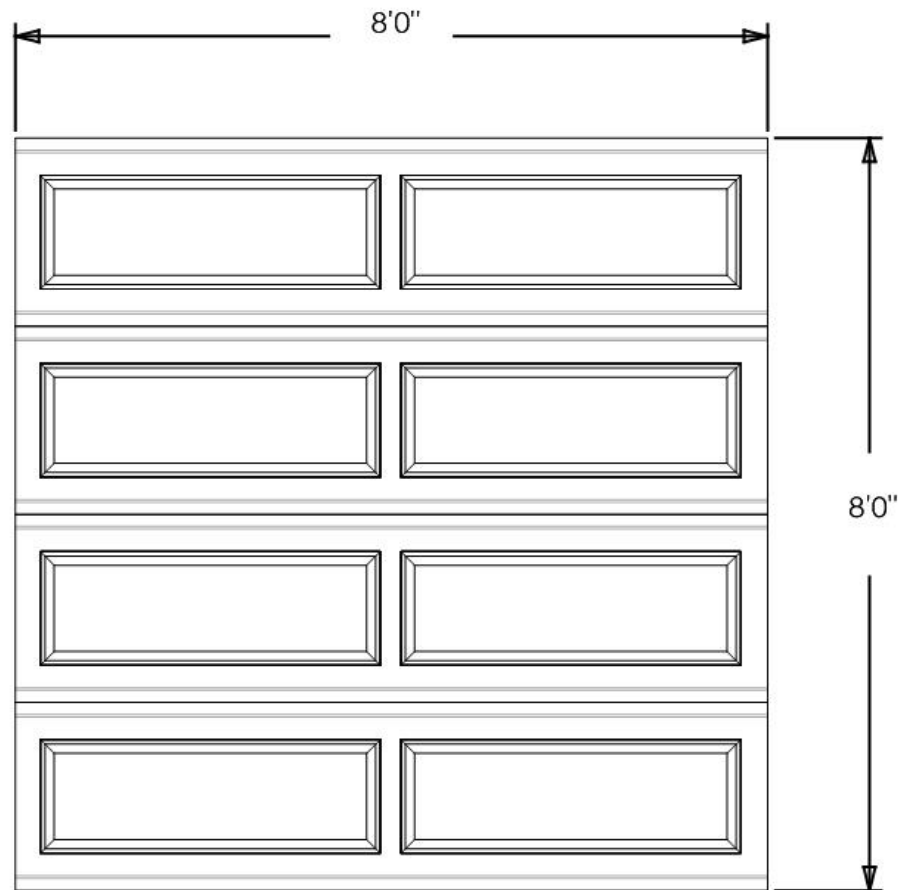

Exterior View

Model: 8300 - Classic SB

Design: Long Panel

Door Width & Height (Ft): 8'0" x 8'0"

Window Style: N/A

Options: