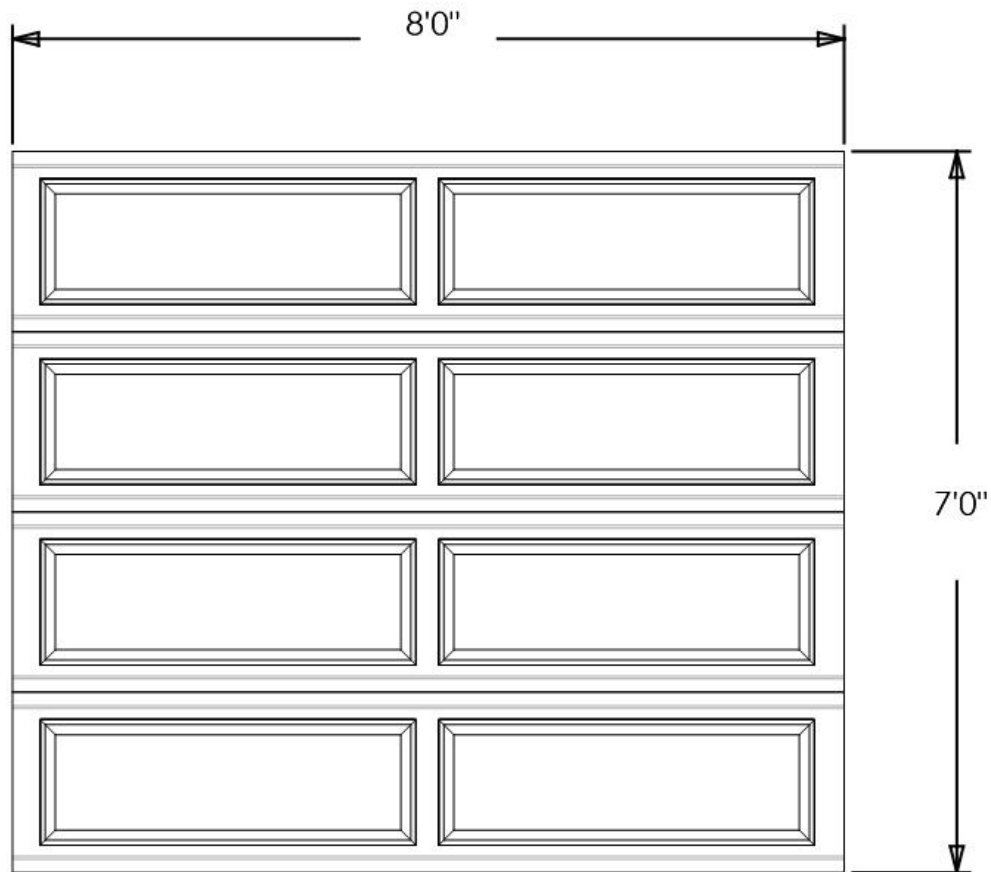

Exterior View

Model: 8300 - Classic SB

Design: Long Panel

Door Width & Height (Ft): 8'0" x 7'0"

Window Style: N/A

Options: