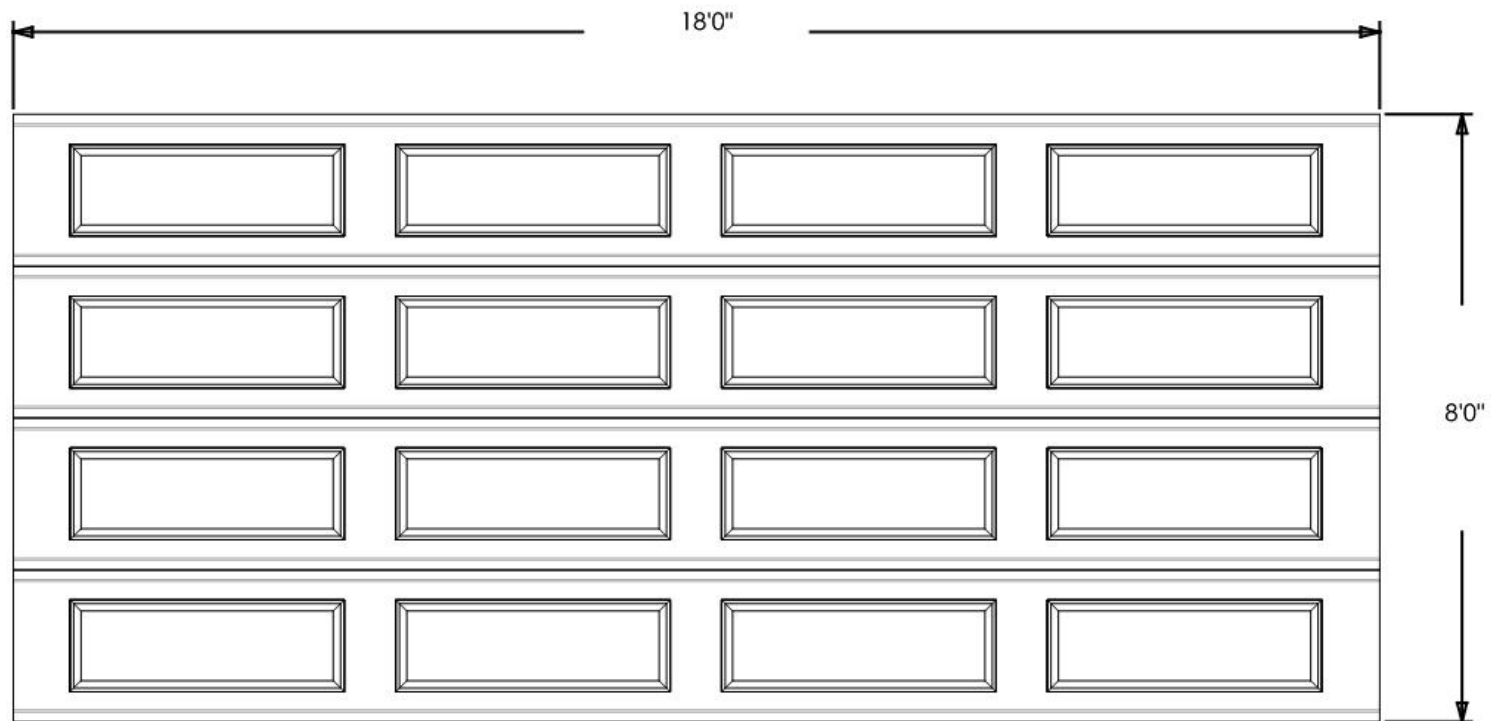

Exterior View

Model: 8300 - Classic SB

Design: Long Panel

Door Width & Height (Ft): 18'0" x 8'0"

Window Style: N/A

Options: