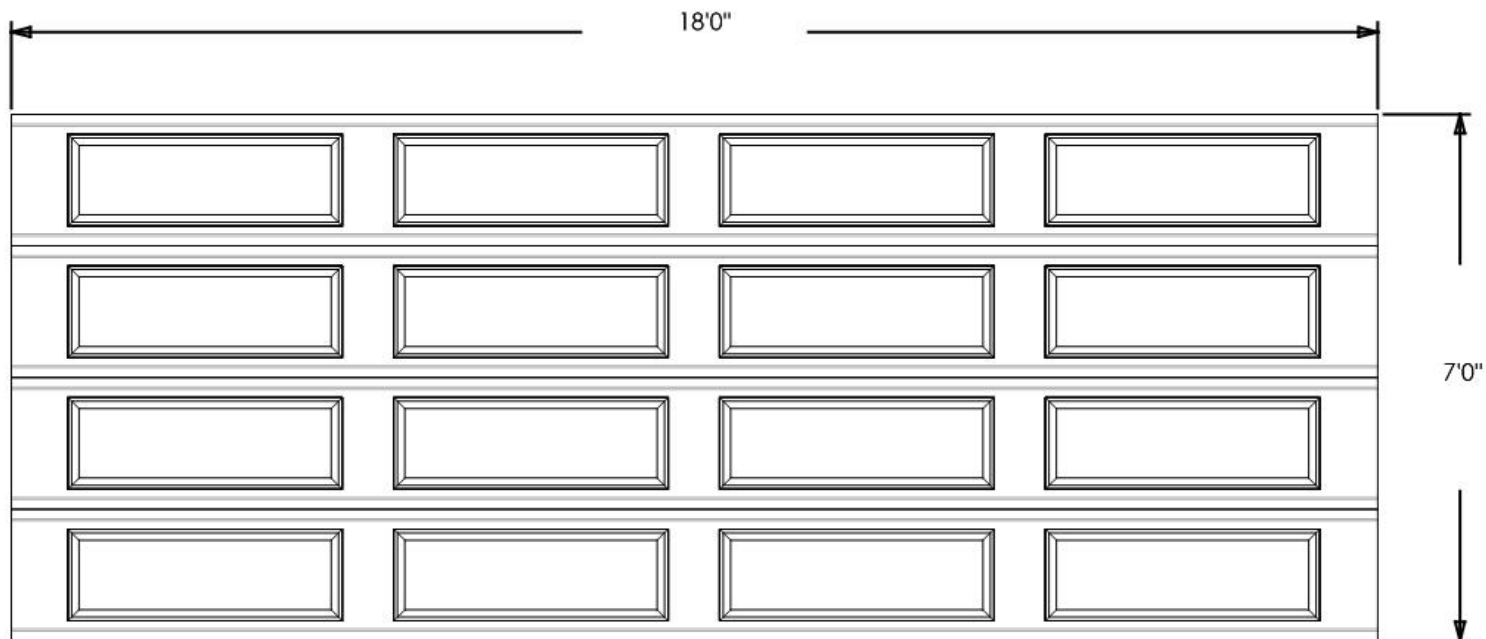

Exterior View

Model: 8300 - Classic SB

Design: Long Panel

Door Width & Height (Ft): 18'0" x 7'0"

Window Style: N/A

Options: