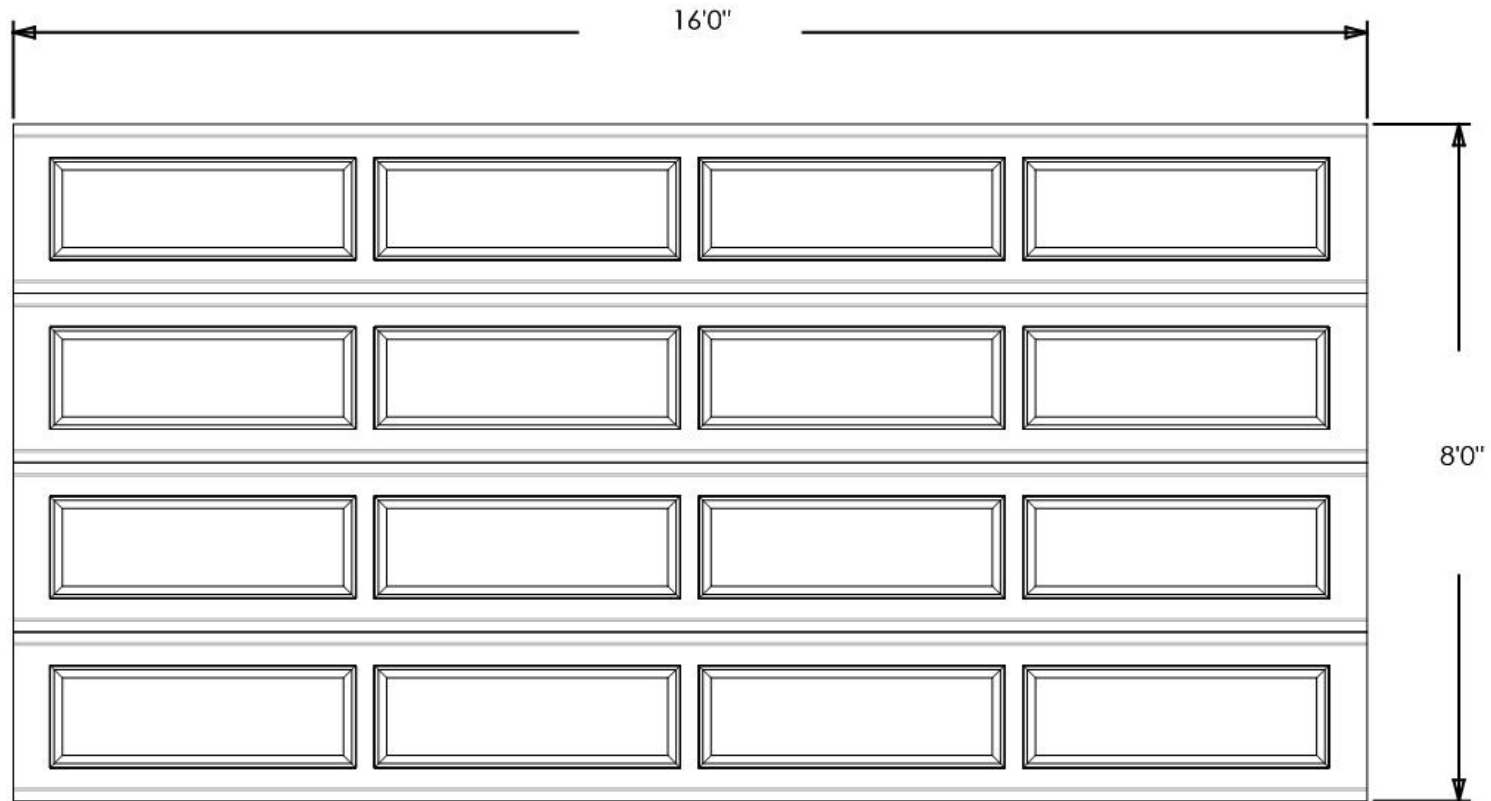

Exterior View

Model: 8300 - Classic SB

Design: Long Panel

Door Width & Height (Ft): 16'0" x 8'0"

Window Style: N/A

Options: