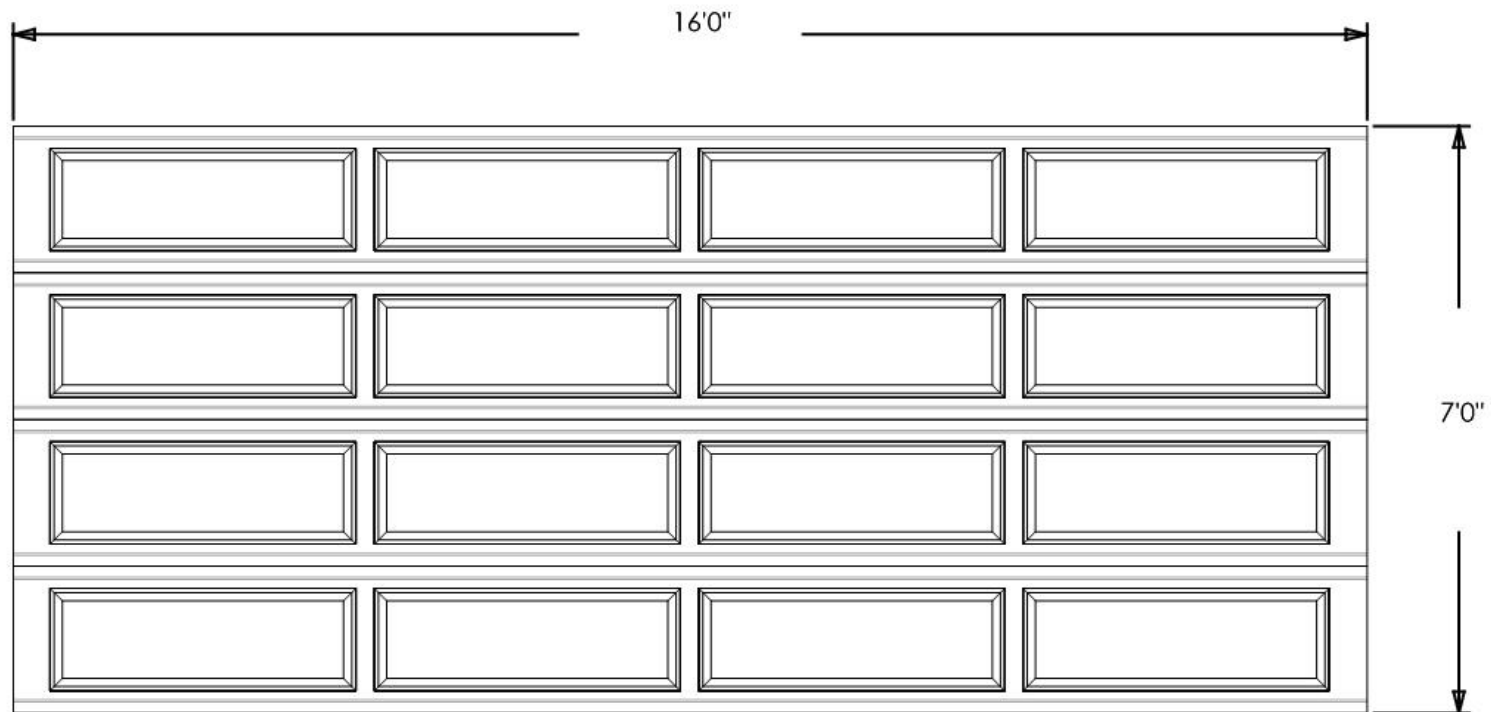

Exterior View

Model: 8300 - Classic SB

Design: Long Panel

Door Width & Height (Ft): 16'0" x 7'0"

Window Style: N/A

Options: