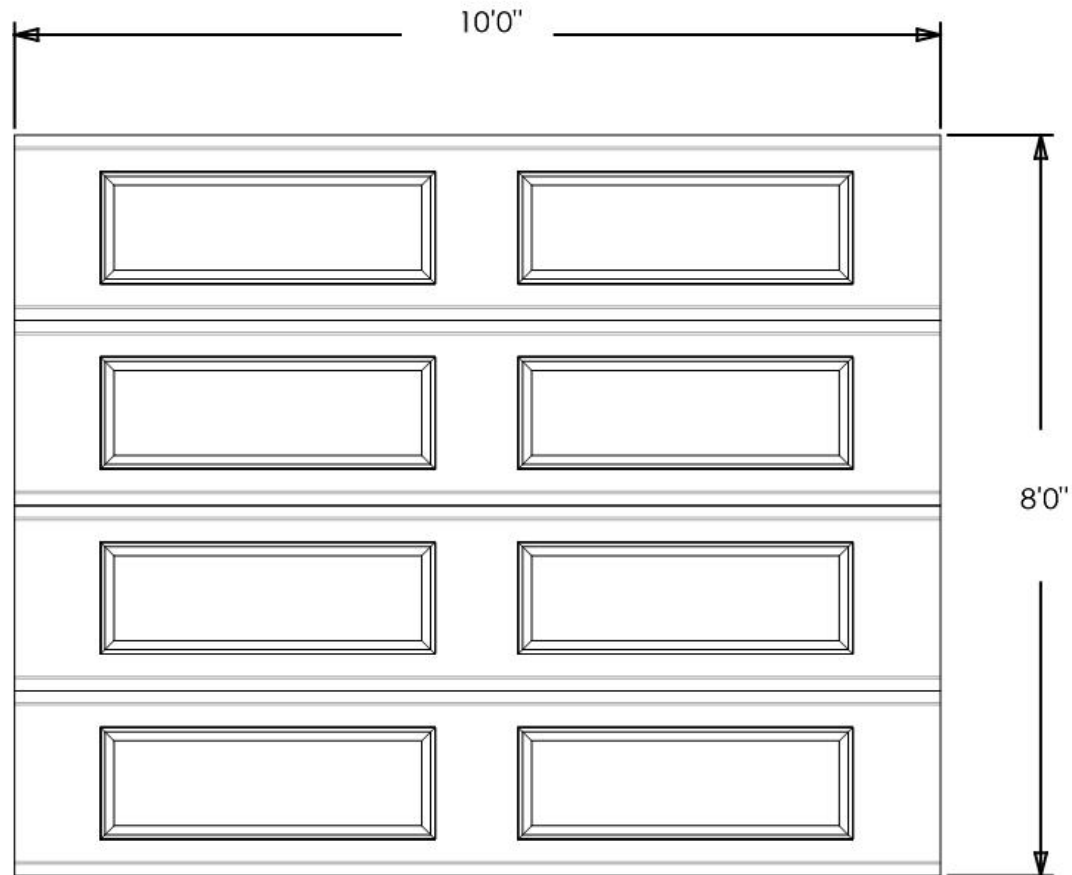

Exterior View

Model: 8300 - Classic SB

Design: Long Panel

Door Width & Height (Ft): 10'0" x 8'0"

Window Style: N/A

Options: