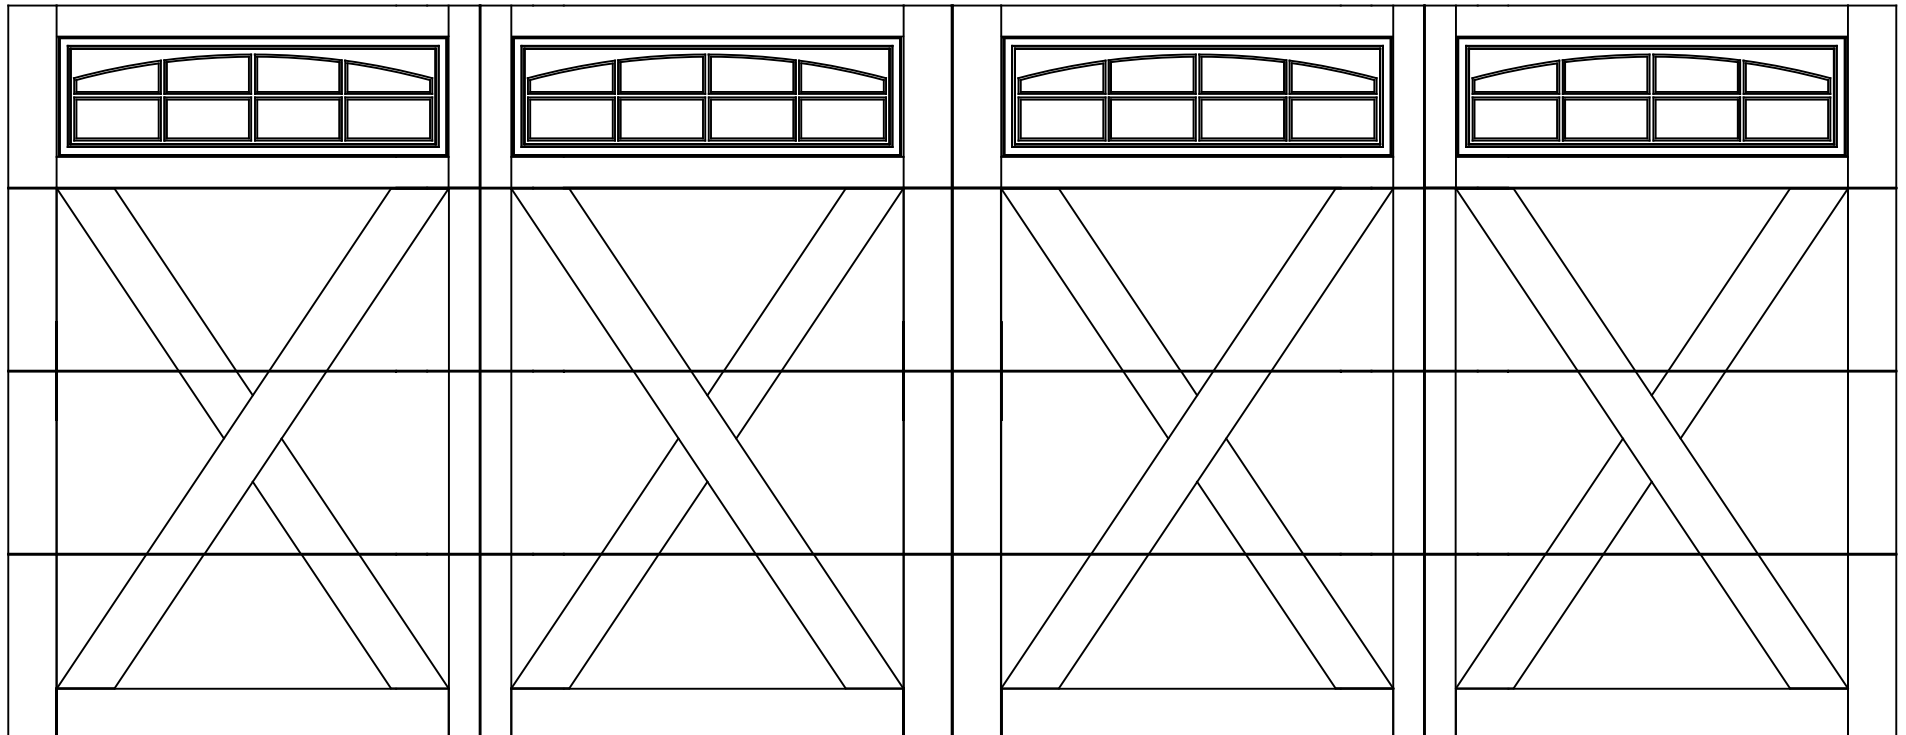

EXTERIOR VIEW

WAYNE-DALTON CONFIDENTIAL PROPRIETARY
NOT TO BE DUPLICATED OR REPRINTED WITHOUT
WRITTEN PERMISSION FROM OVERHEAD DOOR CORP.

WWW.WAYNE-DALTON.COM

WAYNE-DALTON, A DIVISION OF THE
OVERHEAD DOOR CORP.

18x7 6600 LEXINGTON
4 SECTION/4 PANEL
FRAME STOCKTON ARCH TOP SECTION SHOWN
CONSISTS OF (4) 20.8" SECTIONS