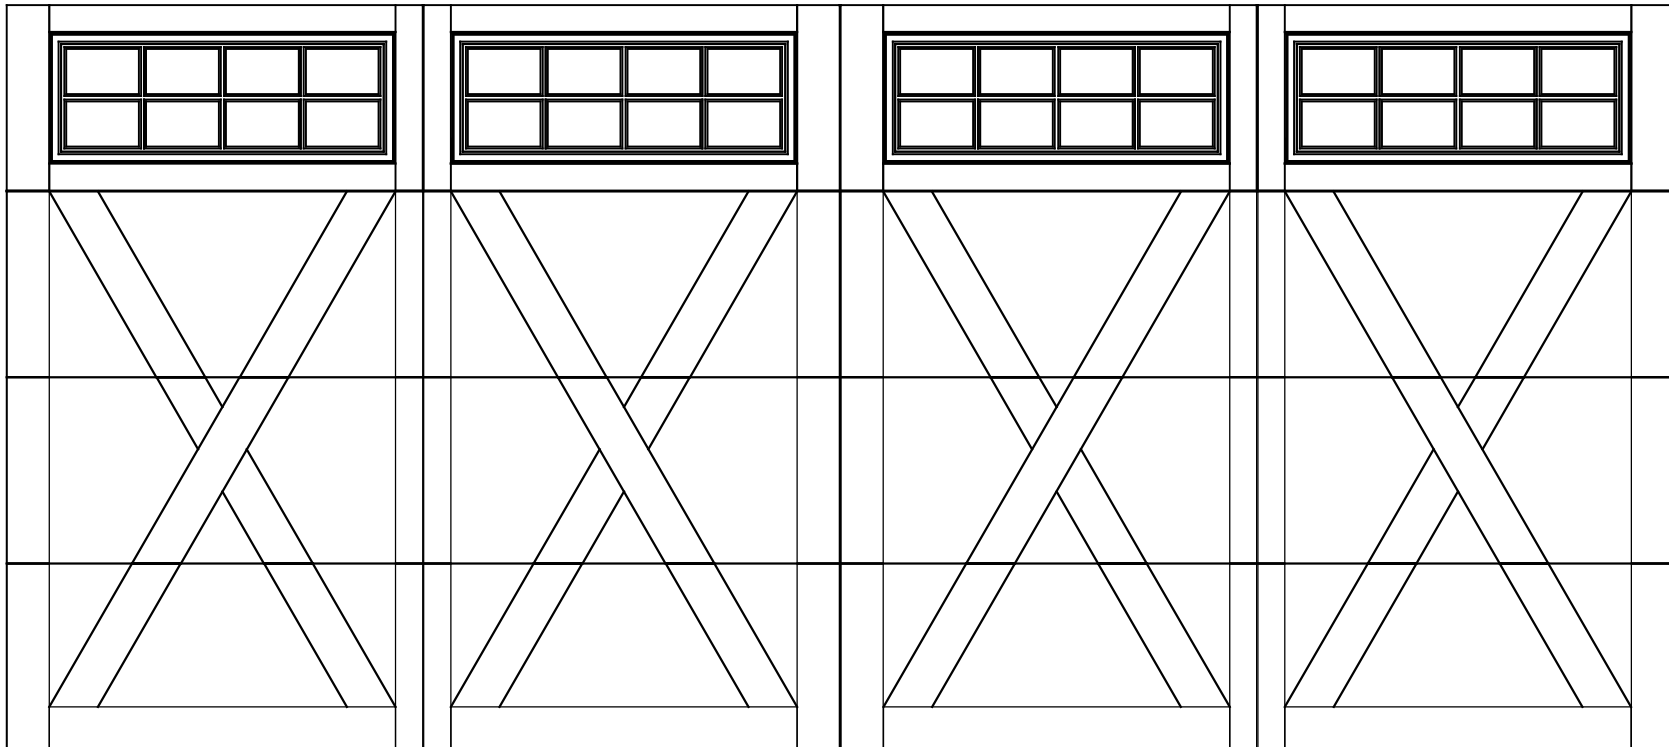

18x8 6600 LEXINGTON
4 SECTION/ 4 PANEL
FRAMED STOCKTON TOP SECTION SHOWN
CONSISTS OF (4) 24.0" SECTIONS