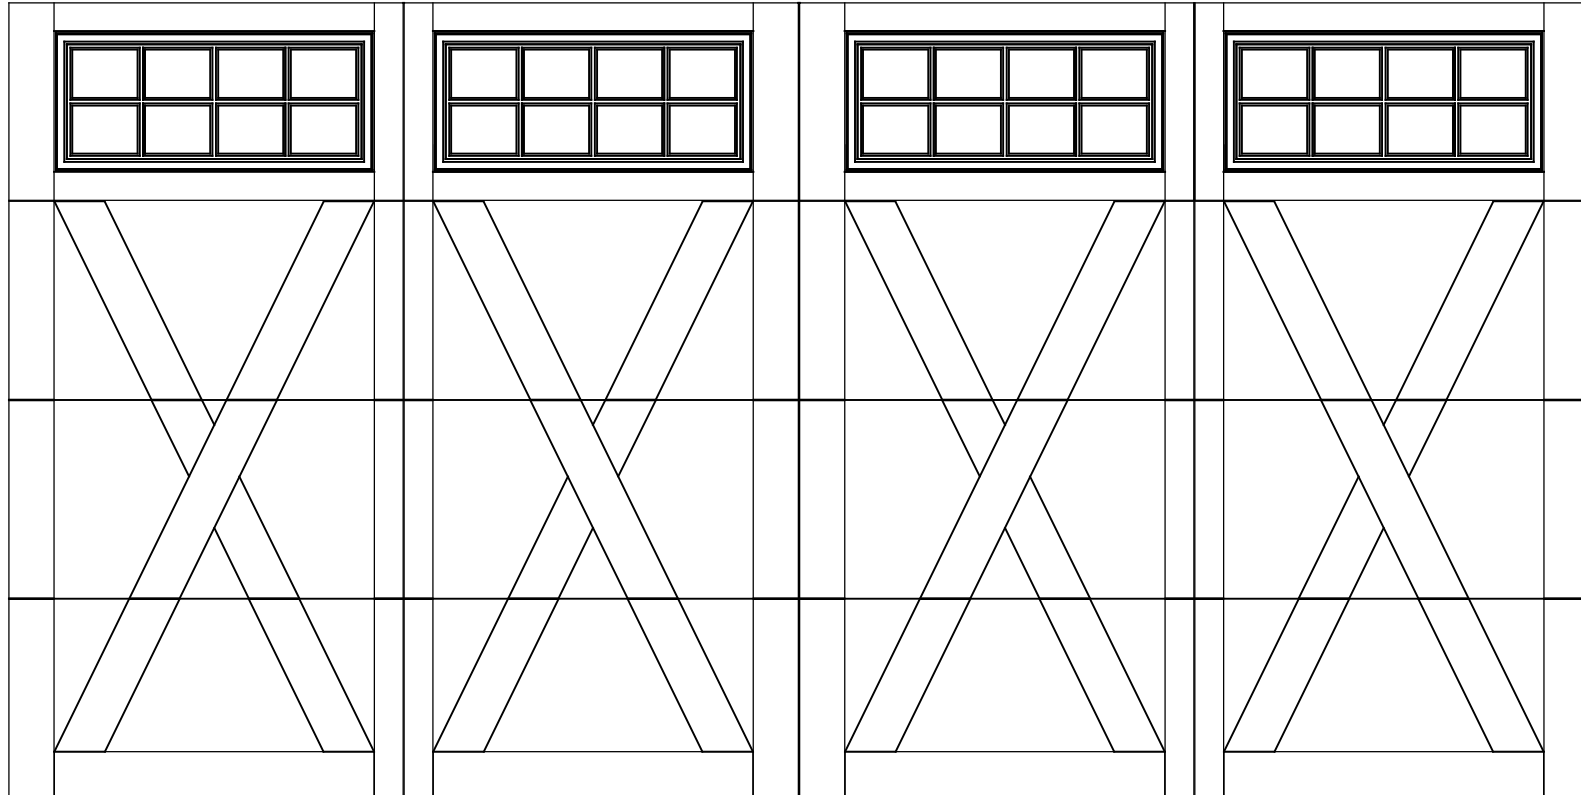

WAYNE-DALTON, A DIVISION OF THE
OVERHEAD DOOR CORP.

EXTERIOR VIEW

WAYNE-DALTON CONFIDENTIAL PROPRIETARY
NOT TO BE DUPLICATED OR REPRINTED WITHOUT
WRITTEN PERMISSION FROM OVERHEAD DOOR CORP.

WWW.WAYNE-DALTON.COM

16'x8' 6600 LEXINGTON
4 SECTION/4 PANEL
FRAMED STOCKTON TOP SECTION SHOWN
CONSISTS OF (4) 24.0" SECTIONS