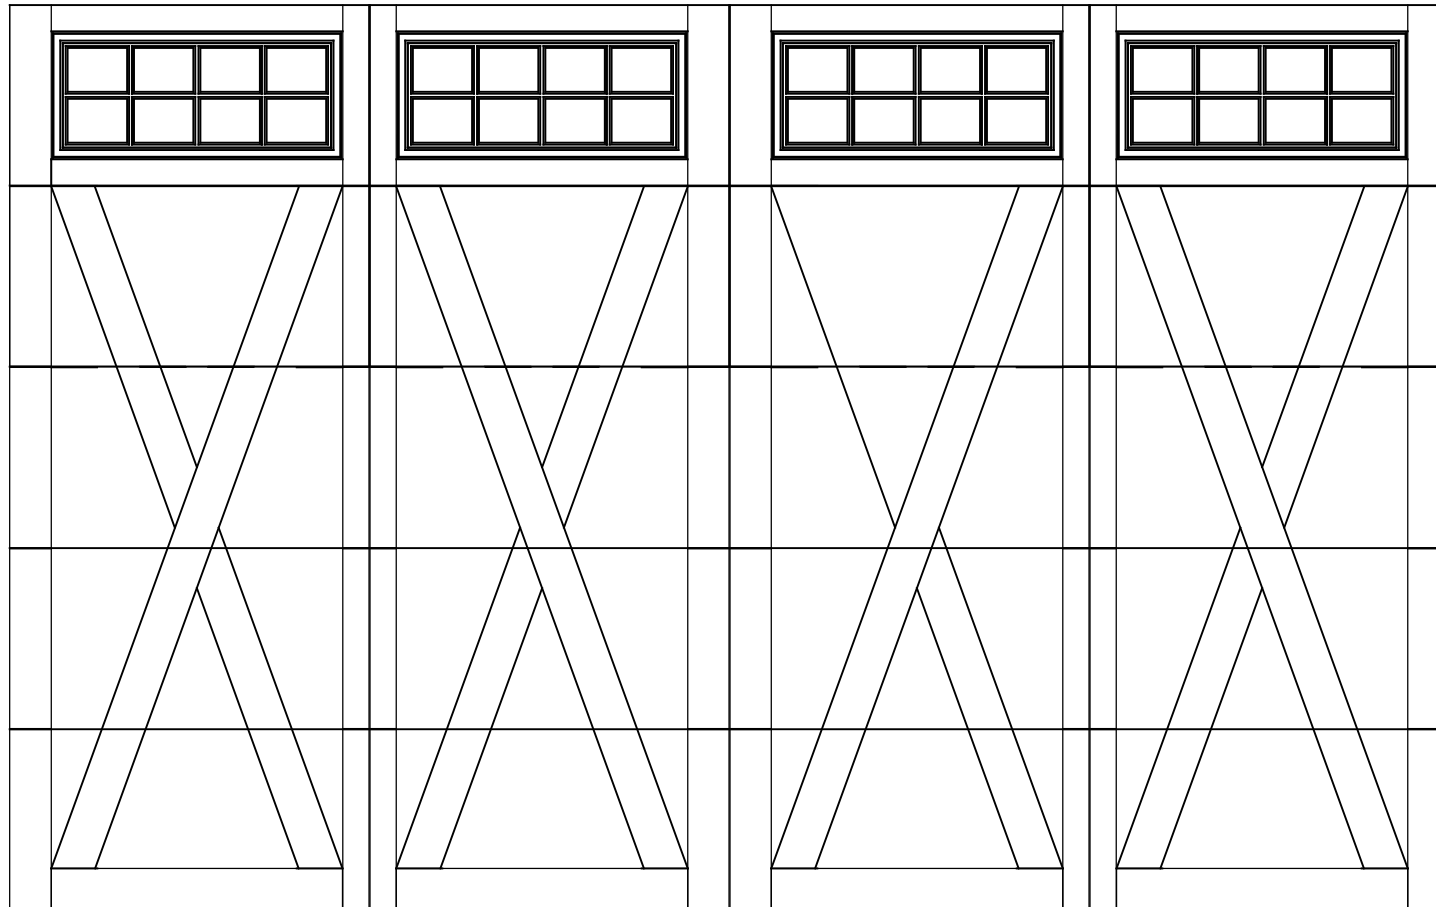

# EXTERIOR VIEW

WAYNE-DALTON CONFIDENTIAL PROPRIETARY  
NOT TO BE DUPLICATED OR REPRINTED WITHOUT  
WRITTEN PERMISSION FROM OVERHEAD DOOR CORP.

[WWW.WAYNE-DALTON.COM](http://WWW.WAYNE-DALTON.COM)

WAYNE-DALTON, A DIVISION OF THE  
OVERHEAD DOOR CORP.

16'x10' 6600 LEXINGTON  
5 SECTION/4 PANEL  
FRAMED STOCKTON TOP SECTION SHOWN  
CONSISTS OF (5) 24" SECTIONS