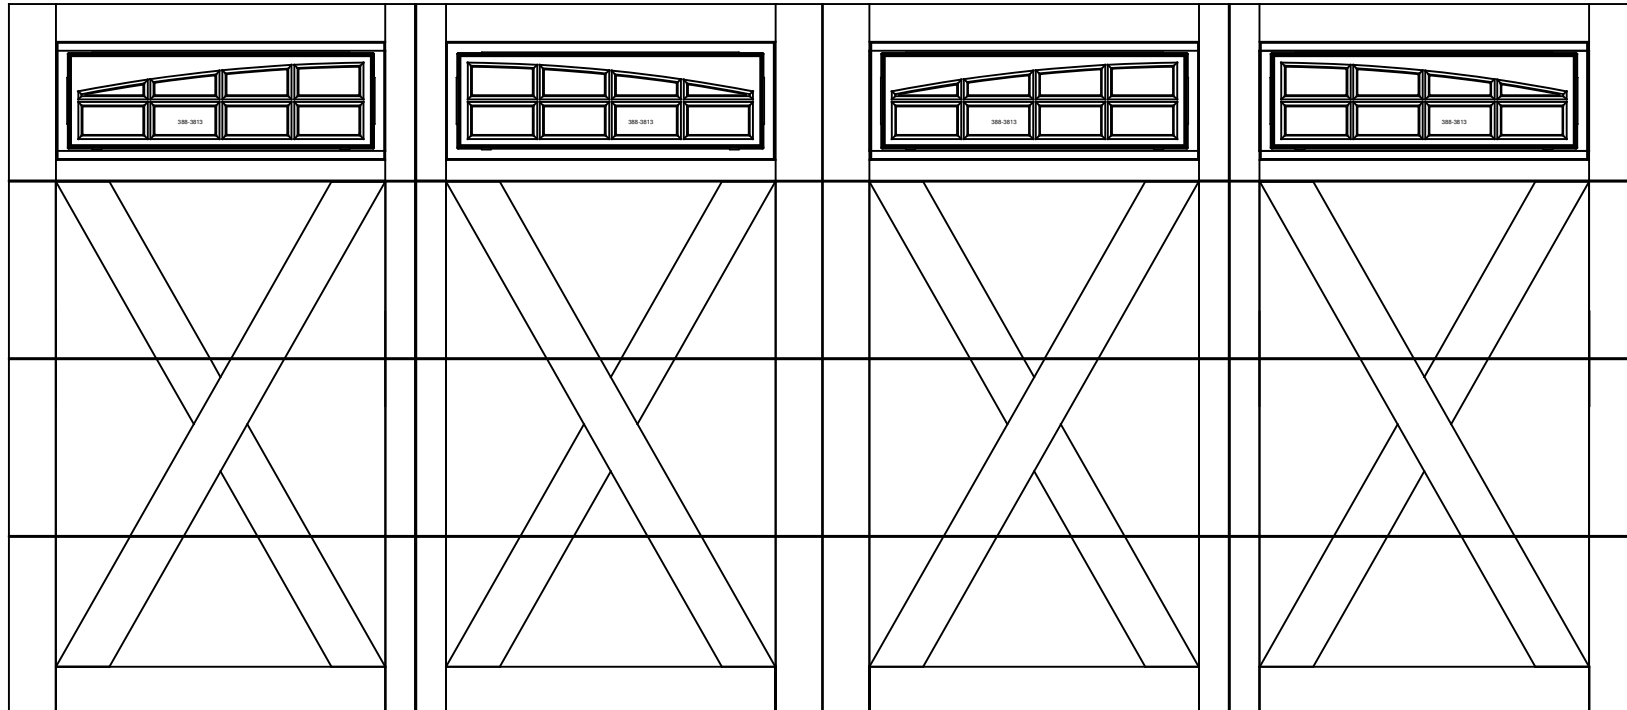

WAYNE-DALTON, A DIVISION OF THE
OVERHEAD DOOR CORP.

EXTERIOR VIEW

WAYNE-DALTON CONFIDENTIAL PROPRIETARY
NOT TO BE DUPLICATED OR REPRINTED WITHOUT
WRITTEN PERMISSION FROM OVERHEAD DOOR CORP.

WWW.WAYNE-DALTON.COM

16x7 6600 LEXINGTON
4 SECTION/4 PANEL
FRAMED SOMERTON TOP SECTION SHOWN
CONSISTS OF (4) 20.8" SECTIONS