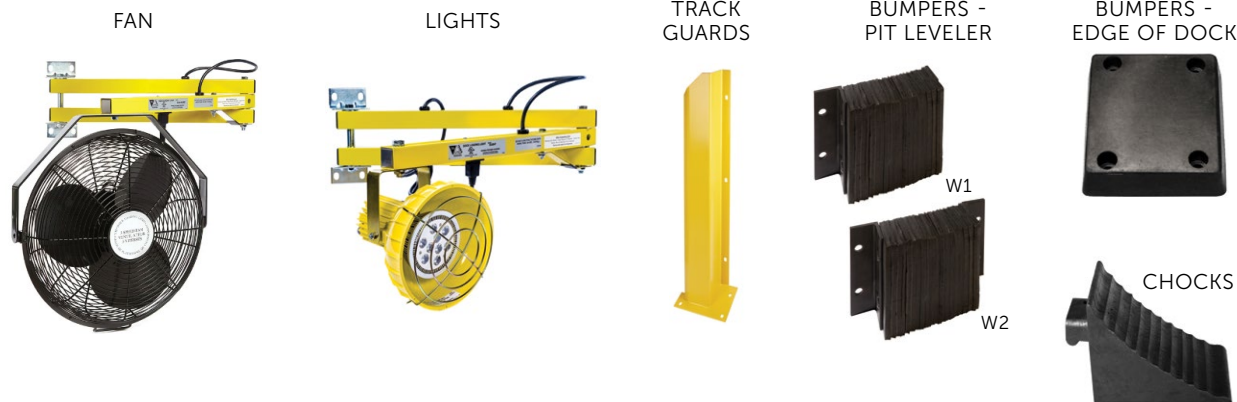

DALTONDOCK™

DOCK ACCESSORIES

Lights - 40" Reach			
	Arm	Fan	Part Number
Led, Polycarbonate Housing	Dual Arm	Not Included	850300.0001
Led, Polycarbonate Housing	Dual Arm	Included	850300.0002
Led, Polycarbonate Housing	Single Arm	Not Included	850300.0003
No Bulb, Polycarbonate Housing	Dual Arm	Not Included	850301.0001
No Bulb, Polycarbonate Housing	Dual Arm	Included	850301.0002
No Bulb, Polycarbonate Housing	Single Arm	Not Included	850301.0003

Bumpers - Edge Of Dock	
	Part Number
Molded Bumper 412-13	850304.0001
Steel Face Bumper 410-12	850303.0005
Laminated Bumper 412-13	850302.0013

Chocks	
	Part Number
Molded Rubber Chock	850307.0001
Aluminum Chock	850307.0002
20' Chock Chain	850308.0001

Bumpers - Pit Leveler		
	Model	Part Number
Laminated Bumper	410-14 W1	850302.0002
	410-14 W2	850302.0001
	412-14 W1	850302.0004
	412-14 W2	850302.0003
	610-14 W1	850302.0006
	610-14 W2	850302.0005
Vertical Laminated Bumper	V420-11 W1	850302.0008
	V420-11 W2	850302.0007
	V620-11 W1	850302.0010
	V620-11 W2	850302.0009
	V624-11 W1	850302.0012
Steel-Face Bumper	410-14 SF W1	850303.0002
	410-14 SF W2	850303.0001
Vertical Steel-Faced Bumper	V420-11 SF W1	850303.0004
	V420-11 SF W2	850303.0003