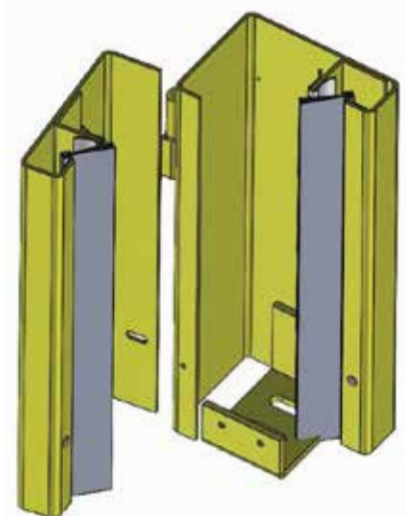

ADV-XTREME HIGH SPEED DOORS

GUIDE OPTIONS

FEATURES

- High strength, impact-resistant steel construction
- Hinged guide
- Full-length weather seals
- Standard powder coat color: Safety Yellow

GUIDE TYPE FOR MODEL 880

FEATURES

- High strength, impact-resistant steel construction
- Hinged guide
- Full-length UHMW wear strips
- Full-length weather seals
- Standard powder coat color: Safety Yellow

GUIDE TYPE FOR MODEL 881

ADV-XTREME HIGH SPEED DOORS

GUIDE OPTIONS

FEATURES

- High strength, impact-resistant steel construction
- Hinged guide
- Full-length UHMW wear strips
- Full-length weather seals
- Standard powder coat color: Safety Yellow

GUIDE TYPE FOR MODEL 883

ADV-XTREME HIGH SPEED DOORS

GUIDE OPTIONS

FEATURES

- Heavy duty 0.188" thick impact-resistant steel construction
- Hinged guide
- Full-length UHMW wear strips
- Full-length weather seal
- Full-length wind bar
- Bottom wind stop plate
- Standard powder coat color: Safety Yellow