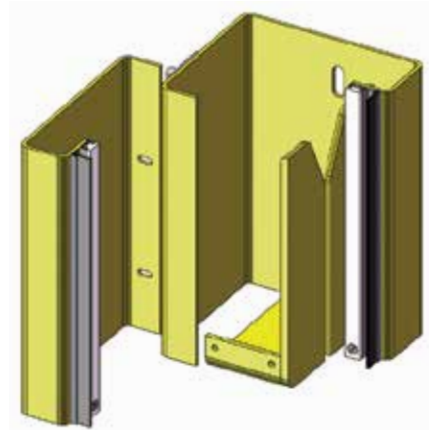

ADV-XTREME HIGH SPEED DOORS

GUIDE OPTIONS

FEATURES

- High strength, impact-resistant steel construction
- Hinged guide
- Full-length weather seals
- Standard powder coat color: Safety Yellow

GUIDE TYPE FOR MODEL 880

GUIDE TYPE FOR MODEL 883

ADV-XTREME HIGH SPEED DOORS

GUIDE OPTIONS

FEATURES

- Heavy duty 0.188" thick impact-resistant steel construction
- Hinged guide
- Full-length UHMW wear strips
- Full-length weather seal
- Full-length wind bar
- Bottom wind stop plate
- Standard powder coat color: Safety Yellow

GUIDE TYPE FOR MODEL 884

FEATURES

- Heavy duty 6"x 6"x 3/8" wall and front angles, constructed of high strength, impact-resistant steel construction
- Flexible breakaway middle angle
- Obstruction detection (photo eye) shield
- Standard powder coat color: Safety Yellow

GUIDE TYPE FOR MODEL 885

ADV-XTREME HIGH SPEED DOORS

GUIDE OPTIONS

FEATURES

- Heavy-duty steel guide for mounting with fiberglass to ensure a thermal barrier in the opening
- Patent-pending recirculating guide heating system
- Standard powder coat: Safety Yellow
- Integrated photo eyes
- Quad brush seals
- Designed to allow curtain breakaway in both directions