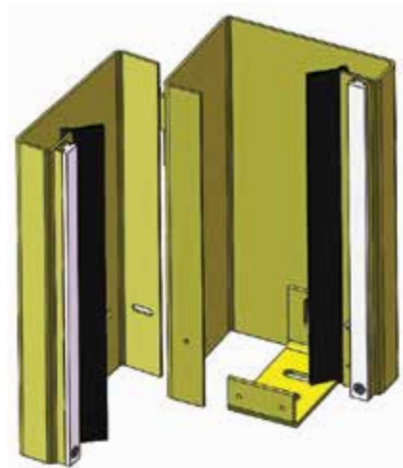

ADV-XTREME HIGH SPEED DOORS

GUIDE OPTIONS

FEATURES

- High strength, impact-resistant steel construction
- Hinged guide
- Full-length weather seals
- Standard powder coat color: Safety Yellow

GUIDE TYPE FOR MODEL 880

FEATURES

- High strength, impact-resistant steel construction
- Hinged guide
- Full-length UHMW wear strips
- Full-length weather seals
- Standard powder coat color: Safety Yellow

GUIDE TYPE FOR MODEL 881

ADV-XTREME HIGH SPEED DOORS

GUIDE OPTIONS

FEATURES

- High strength, impact-resistant steel construction
- Hinged guide
- Full-length UHMW wear strips
- Full-length weather seals
- Standard powder coat color: Safety Yellow

GUIDE TYPE FOR MODEL 882

FEATURES

- High strength, impact-resistant steel construction
- Hinged guide
- Full-length UHMW wear strips
- Full-length weather seals
- Full-length wind bar
- Bottom wind stop plate
- Standard powder coat color: Safety Yellow