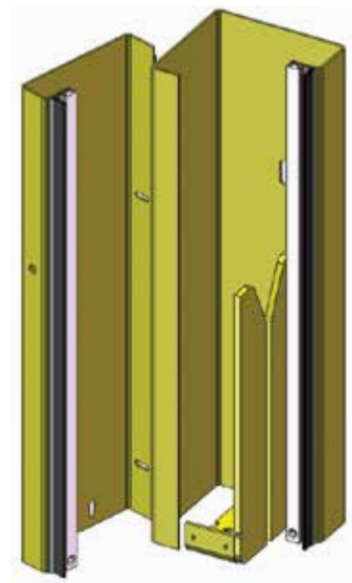

ADV-XTREME HIGH SPEED DOORS

GUIDE OPTIONS

FEATURES

- High strength, impact-resistant steel construction
- Hinged guide
- Full-length weather seals
- Standard powder coat color: Safety Yellow

GUIDE TYPE FOR MODEL 880

ADV-XTREME HIGH SPEED DOORS

GUIDE OPTIONS

FEATURES

- High strength, impact-resistant steel construction
- Hinged guide
- Full-length UHMW wear strips
- Full-length weather seals
- Standard powder coat color: Safety Yellow

GUIDE TYPE FOR MODEL 882

FEATURES

- High strength, impact-resistant steel construction
- Hinged guide
- Full-length UHMW wear strips
- Full-length weather seals
- Full-length wind bar
- Bottom wind stop plate
- Standard powder coat color: Safety Yellow

GUIDE TYPE FOR MODEL 883

ADV-XTREME HIGH SPEED DOORS

GUIDE OPTIONS

FEATURES

- Heavy duty 0.188" thick impact-resistant steel construction
- Hinged guide
- Full-length UHMW wear strips
- Full-length weather seal
- Full-length wind bar
- Bottom wind stop plate
- Standard powder coat color: Safety Yellow