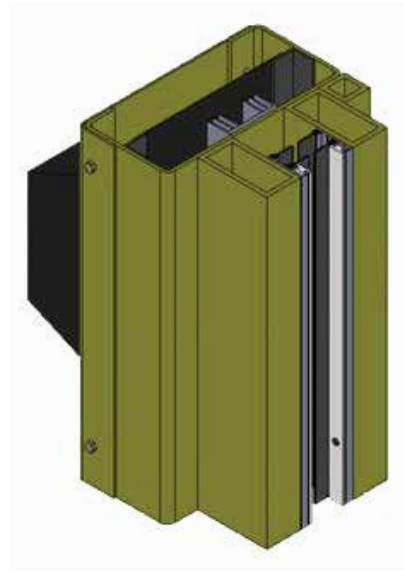

ADV-XTREME HIGH SPEED DOORS

GUIDE OPTIONS

FEATURES

- High strength, impact-resistant steel construction
- Hinged guide
- Full-length weather seals
- Standard powder coat color: Safety Yellow

GUIDE TYPE FOR MODEL 880

FEATURES

- High strength, impact-resistant steel construction
- Hinged guide
- Full-length UHMW wear strips
- Full-length weather seals
- Standard powder coat color: Safety Yellow

GUIDE TYPE FOR MODEL 881

GUIDE TYPE FOR MODEL 885

ADV-XTREME HIGH SPEED DOORS

GUIDE OPTIONS

FEATURES

- Heavy-duty steel guide for mounting with fiberglass to ensure a thermal barrier in the opening
- Patent-pending recirculating guide heating system
- Standard powder coat: Safety Yellow
- Integrated photo eyes
- Quad brush seals
- Designed to allow curtain breakaway in both directions

GUIDE TYPE FOR MODEL 887

FEATURES

- Heavy-duty 0.188" thick impact-resistant steel construction
- Structural steel roller track within steel exterior
- Integrated safety light curtain
- Hinged guide
- Full-length weather seals
- Bottom wind stop plate
- Standard powder coat color: Silver